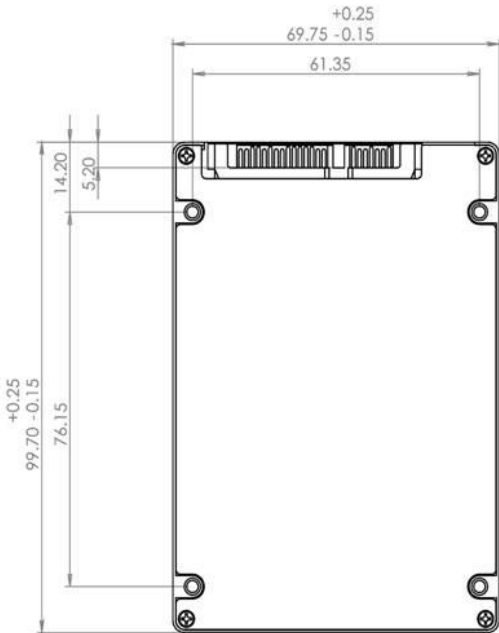

³ Small file I/O performance is measured using Iometer2008, Queue Depth 32, 4KB Aligned; Logical Block Address (LBA) range: 8GB

⁴ Incompressible data performance is measured using AS-SSD; 64 thread for 4K specs

Note: Full performance achieved with a native SATA 6Gbps controller

MECHANICAL SPECIFICATIONS

NOTE:

1. THIS DRAWING MUST BE USED TO IDENTIFY CRITICAL DIMENSIONS, TOLERANCES AND REFERENCE.
2. INTERPRET DIMENSION AND TOLERANCE PER ANSI 14.5M-1994
3. UNLESS OTHERWISE SPECIFIED, DIMENSIONS ARE IN MILLIMETERS

PACKAGING SPECIFICATIONS

Dimensions (L x W x H) 152.4 x 127 x 14.5mm

Weight 220g

ORDERING INFORMATION

PRODUCT	RAW CAPACITY	IDEMA CAPACITY	PART NUMBER	UPC
Vertex 3 2.5" SSD	128GB	120GB	VTX3-25SAT3-120G	842024025443
Vertex 3 2.5" SSD	256GB	240GB	VTX3-25SAT3-240G	842024025436
Vertex 3 2.5" SSD	512GB	480GB	VTX3-25SAT3-480G	842024025559