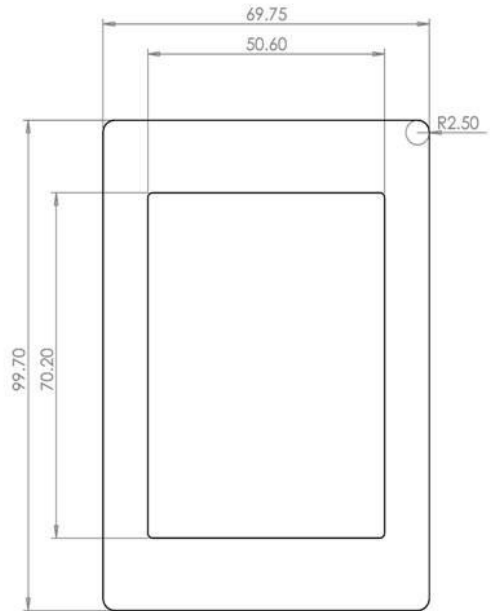

¹ Maximum Sequential Speeds are determined using ATTO

² Small file I/O performance is measured using Iometer2008, Queue Depth 32, 4KB Aligned; Logical Block Address (LBA) range: 85% of total drive capacity

³ Small file I/O performance is measured using Iometer2008, Queue Depth 32, 4KB Aligned; Logical Block Address (LBA) range: 8GB

⁴ Incompressible data performance is measured using AS-SSD; 64 thread for 4K specs

Note: Full performance achieved with a native SATA 6Gbps controller

MECHANICAL SPECIFICATIONS

NOTE:

1. THIS DRAWING MUST BE USED TO IDENTIFY CRITICAL DIMENSIONS, TOLERANCES AND REFERENCE.
2. INTERPRET DIMENSION AND TOLERANCE PER ANSI 14.5M-1994
3. UNLESS OTHERWISE SPECIFIED, DIMENSIONS ARE IN MILLIMETERS

PACKAGING SPECIFICATIONS

Dimensions (L x W x H) 152.4 x 127 x 14.5mm

Weight 220g

ORDERING INFORMATION

PRODUCT	RAW CAPACITY	IDEMA CAPACITY	PART NUMBER	UPC
Vertex 3 2.5" SSD	128GB	120GB	VTX3-25SAT3-120G	842024025443
Vertex 3 2.5" SSD	256GB	240GB	VTX3-25SAT3-240G	842024025436
Vertex 3 2.5" SSD	512GB	480GB	VTX3-25SAT3-480G	842024025559