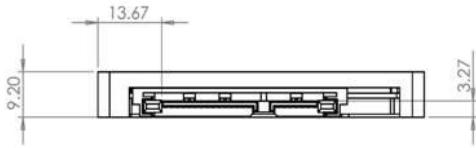

System Configuration: Intel® Core™ i5 2500K processor, ASUS P8P67 Deluxe Board, Microsoft Windows 7 Ultimate 64-Bit

SPECIFICATIONS

NAND Components	2Xnm Multi-Level Cell (MLC)
Interface	SATA III / 6Gbps (Backwards compatible with SATA II / 3Gbps, but optimized for SATA 6Gbps)
Form Factor	2.5 Inch
Controller	SandForce® 2281
Dimensions (L x W x H)	99.8 x 69.63 x 9.3 mm
Weight	77g
Shock Resistance	1500G
Certifications	RoHS, CE, FCC
MTBF	2 million hours
Power Consumption	Idle: 1.65 Watts Active: 3 Watts
Temperature	Operating: 0°C ~ 70°C Ambient: 0°C ~ 55°C Storage: -45°C ~ 85°C
ECC Recovery	Up to 55 bits correctable per 512-byte sector (BCH) *varies depending on exact configuration
Product Health Monitoring	Self-Monitoring, Analysis and Reporting Technology (S.M.A.R.T.)
Serial ATA (SATA)	Fully compliant with Serial ATA International Organization: Serial ATA Revision 3.0. Fully compliant with ATA/ATAPI-8 Standard Native Command Queuing (NCQ)
Operating System	Windows XP 32-Bit and 64-Bit; Windows Vista 32-Bit and 64-Bit; Windows 7 32-Bit and 64-Bit; Mac OS X; Linux
Power Requirements	Standard SATA Power Connector
Performance Optimization	TRIM (requires OS support)
System Integration	Bundled with 3.5" desktop adapter bracket
Service & Support	3-Year Warranty, Toll-Free Tech Support, 24 Hour Forum Support, Firmware Updates

Note: Full performance achieved with a native SATA 6Gbps controller

MECHANICAL SPECIFICATIONS

NOTE:

1. THIS DRAWING MUST BE USED TO IDENTIFY CRITICAL DIMENSIONS, TOLERANCES AND REFERENCE.
2. INTERPRET DIMENSION AND TOLERANCE PER ANSI 14.5M-1994
3. UNLESS OTHERWISE SPECIFIED, DIMENSIONS ARE IN MILLIMETERS

PACKAGING SPECIFICATIONS

Dimensions (L x W x H) 152.4 x 127 x 14.5mm

Weight 220g

ORDERING INFORMATION

PRODUCT	RAW CAPACITY	IDEMA CAPACITY	PART NUMBER	UPC
Vertex 3 2.5" SSD	128GB	120GB	VTX3-25SAT3-120G	842024025443
Vertex 3 2.5" SSD	256GB	240GB	VTX3-25SAT3-240G	842024025436
Vertex 3 2.5" SSD	512GB	480GB	VTX3-25SAT3-480G	842024025559