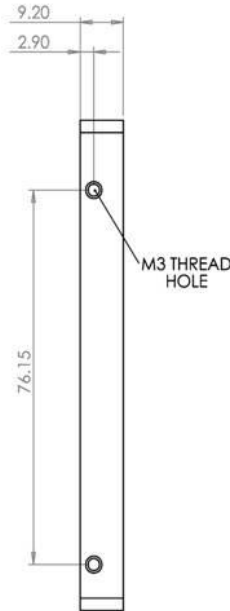

³ Small file I/O performance is measured using Iometer2008, Queue Depth 32, 4KB Aligned; Logical Block Address (LBA) range: 8GB

⁴ Incompressible data performance is measured using AS-SSD; 64 thread for 4K specs

Note: Full performance achieved with a native SATA 6Gbps controller

MECHANICAL SPECIFICATIONS

NOTE:

1. THIS DRAWING MUST BE USED TO IDENTIFY CRITICAL DIMENSIONS, TOLERANCES AND REFERENCE.
2. INTERPRET DIMENSION AND TOLERANCE PER ANSI 14.5M-1994
3. UNLESS OTHERWISE SPECIFIED, DIMENSIONS ARE IN MILLIMETERS

PACKAGING SPECIFICATIONS

Dimensions (L x W x H) 152.4 x 127 x 14.5mm

Weight 220g

ORDERING INFORMATION

PRODUCT	RAW CAPACITY	IDEMA CAPACITY	PART NUMBER	UPC
Vertex 3 2.5" SSD	128GB	120GB	VTX3-25SAT3-120G	842024025443
Vertex 3 2.5" SSD	256GB	240GB	VTX3-25SAT3-240G	842024025436
Vertex 3 2.5" SSD	512GB	480GB	VTX3-25SAT3-480G	842024025559