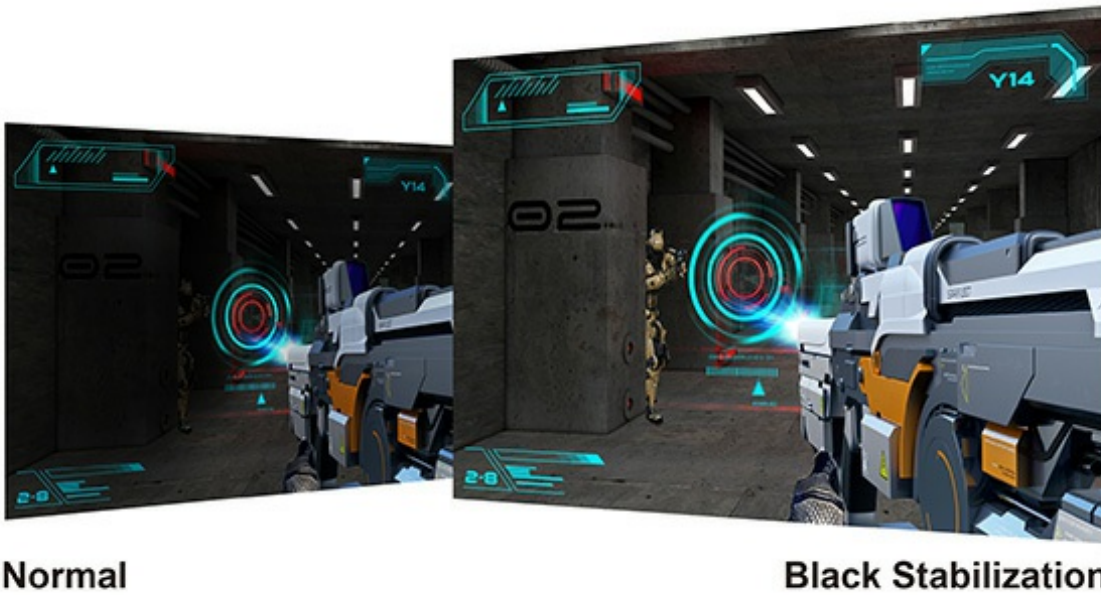

Normal

Low Input Lag **ON**

Black Stabilization for Ultimate Visibility

ViewSonic's Black stabilization feature provides heightened visibility and detail by brightening dark scenes. Dominate the competition with enhanced visibility, even in the darkest scenes of a video

game.

Game Mode Hotkey and User-customized Settings

A Game Mode hotkey opens pre-calibrated FPS 1, FPS 2, RTS, and MOBA settings that deliver the best blend of color and technology for specific gaming scenarios. In addition, three customizable “GAMER” settings provide individual user preferences for specific games.

Versatile Connectivity

DisplayPort, HDMI, and VGA inputs give you the freedom and flexibility to connect to your dedicated graphics card and gaming console.

Dual Integrated Speakers

Designed with dual integrated speakers, this monitor combines incredible screen performance with stereo sound for an immersive multimedia experience.