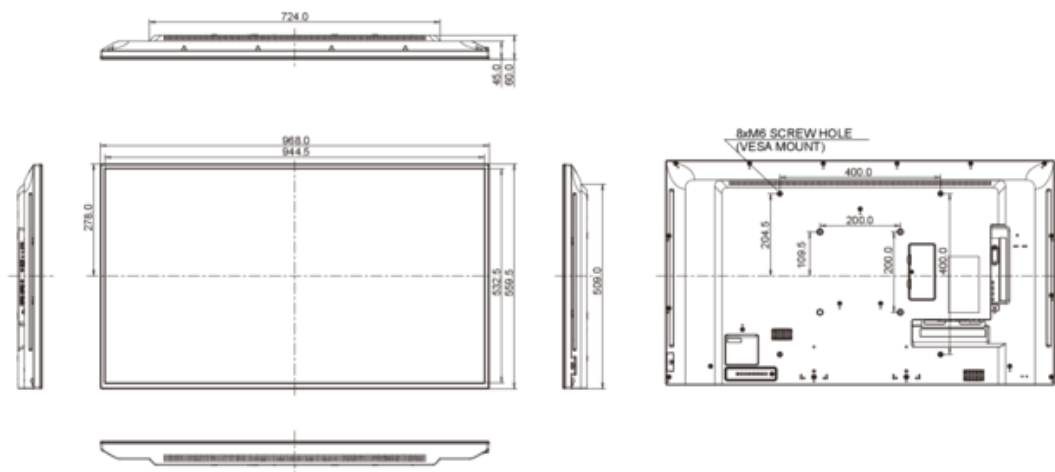

## 7. DIMENSIONS & WEIGHT

DIMENSIONS W X H X D	968 x 559.5 x 61 mm
WEIGHT	8.7 kg

*All trademarks and registered trademarks acknowledged. E & O E. Specification subject to change without notice. All LCD's comply with ISO-9241-307:2008 in connection with pixel defects.*