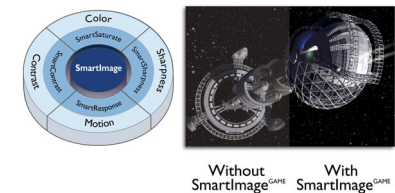

16:9 Full HD display

Picture quality matters. Regular displays deliver quality, but you expect more. This display features enhanced Full HD 1920 x 1080 resolution. With Full HD for crisp detail paired with high brightness, incredible contrast and realistic colours, expect a true-to-life picture.

SmartImage Game mode

The new Philips gaming display has quick-access OSD fine-tuned for gamers, offering you multiple options. "FPS" mode (First person shooting) improves dark themes in games, allowing you to see hidden objects in dark areas. "Racing" mode adapts the display with the fastest response time and high colour, along with image adjustments. "RTS" mode (Real-time strategy) has a special SmartFrame mode that enables highlighting of specific area and allows for size and image adjustments. Gamer 1 and Gamer 2 enable you to save personal customised settings based on different games, ensuring best performance.