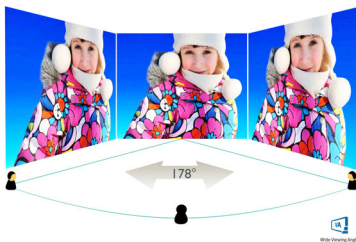

VA display

Philips' VA LED display uses an advanced multi-domain vertical alignment technology that

gives you super-high static contrast ratios for extra-vivid and bright images. While standard office applications are handled with ease, it is especially suitable for photos, web browsing, films, gaming and demanding graphical applications. Its optimised pixel management technology gives you a 178/178-degree extra-wide viewing angle, resulting in crisp images.