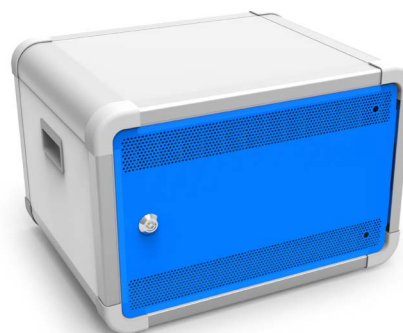

DeskCabby Front Closed