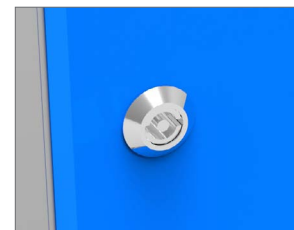

Exterior Design:

- Classroom friendly
- Retractable metal door
- Handles at the side of the DeskCabby
- Moulded aluminium extrusion
- Smooth rounded plastic corners to protect tablets inside during movement

* Compatible with devices charged by USB only.

DeskCabby Front Open

DeskCabby Back Open

DeskCabby Front Closed

LED indicators

Retractable metal door

Mains power lead plugged in at the back

Lockable DeskCabby