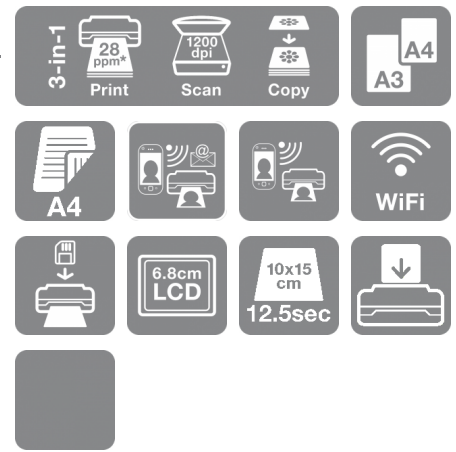

Expression Premium XP-900

DATASHEET

A versatile and compact Wi-Fi all-in-one that offers outstanding photos up to A3 size, a large LCD screen, auto duplex, CD and DVD printing

The Expression Premium XP-900 is a perfect, affordable, all-in-one solution for printing high-quality glossy photos and documents up to A3¹. With individual inks, users will only ever need to replace the colour used, helping to save costs. It's also versatile and easy to use, as Epson Connect offers a whole suite of mobile printing options.

A3 photos

Take control and print high-quality photos up to A3 size at home. Why wait around? Produce photographs that exceed lab quality, on demand, with this convenient and fast printer.

Best of both worlds

Easy to use

It's easy to navigate the printer's features via the large 6.8cm LCD screen. Printing photos directly is also simple; just slot in a memory card. There's also the rear speciality-paper feed for printing on to thicker media up to A3, automatic duplex and the capability to print on to suitable CD/DVDs.

KEY FEATURES

- **Compact, premium all-in-one**
Print in sizes up to A3, scan and copy up to A4
- **Wi-Fi and Wi-Fi Direct**
Wireless printing with or without a network
- **Mobile printing**
Freedom to print and scan from almost anywhere¹
- **6.8cm LCD screen**
Scan, copy and print photos directly from a memory card
- **Convenient**
Duplex & CD/DVD printing