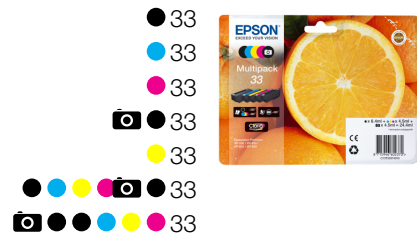

LOGISTICS INFORMATION

SKU	C11CF54401
EAN code	8715946614809
Dimensions Single Carton	580 x 240 x 455 mm
Carton Weight	9.96 Kg
Multiple Order Quantity	1 Units
Country of Origin	Indonesia
Pallet Size Euro	16 Units (2 x 8)
Pallet Size Block	32 Units (4 x 8)

For more information please contact:

Telephone: 01952 607111 (UK)+
01 436 7742 (Republic of Ireland)
E-mail: enquiries@epson.co.uk
Chat: etalk.epson-europe.com
Fax: 0871 222 6740
+ Local call rate.

Web: www.epson.co.uk
www.epson.ie

Trademarks and registered trademarks are the property of Seiko Epson Corporation or their respective owners. Product information is subject to change without prior notice.

Expression Premium XP-900

WHAT'S IN THE BOX

- Power cable
- Setup guide
- Software (CD)
- Warranty document
- Individual Ink Cartridges
- Main unit

INK CARTRIDGE COMPATIBILITY

INK YIELD DATA

33XL	Oranges 33XL	Oranges 33
	530 pages*	250 pages*
	400 photos*	200 photos*
	650 pages*	300 pages*

* Approx. page yield based on ISO/IEC 24711/24712 or ISO/IEC 29102/29103. Actual yield will vary depending on images printed and usage conditions. For more information visit <http://www.epson.eu/pageyield>

1. A3 printer, A4 scanner and copier
2. Epson iPrint and Epson Creative Print require a wireless connection and the Epson printing apps. Epson Email print, Epson scan-to-cloud and Epson Remote print driver require an internet connection. For more information, supported languages and devices, please visit www.epsonconnect.eu

EPSON®