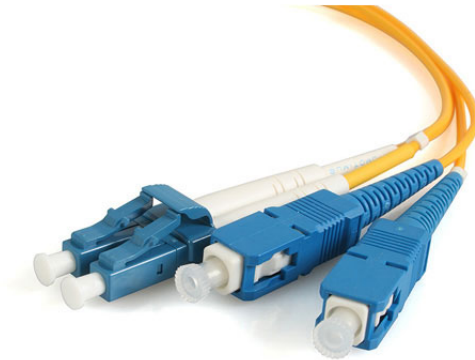

1m Single Mode Duplex Fiber Patch Cable LC-SC
StarTech ID: SMFIBLCSC1

This 1m Single Mode Duplex Fiber Cable (LC-SC terminated) is the dependable solution for data mission-critical applications requiring high speed data transmissions, including broadband system connections, and telecommunication applications.

Technical Specifications

- Warranty: Lifetime warranty
- Color: Yellow
- Connector Types: 2 - Fiber Optic LC Male
- Connector Types: 2 - Fiber Optic SC Male
- Carton Quantity: 40
- Shipping (Package) Weight: 0.07 lb [0.03 kg]