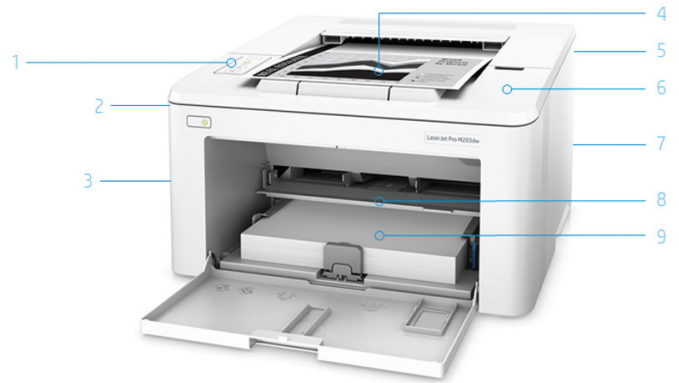

2-sided printing

Wireless direct

High Yield Toner Cartridge

Precision black toner

Laser performance

Auto On/Off Technology

Auto wireless connect

Product walkaround

HP LaserJet Pro M203dw Printer shown

1. LED control panel
2. Automatic two-sided printing
3. Hi-Speed USB 2.0 port. Fast Ethernet network port, access port for optional lock
4. 100-sheet output bin
5. Wi-Fi Direct printing
6. Top cover access to toner cartridges
7. Built-in wireless networking (802.11b/g/n)
8. 10-sheet priority input tray
9. 250-sheet input tray (shown open)