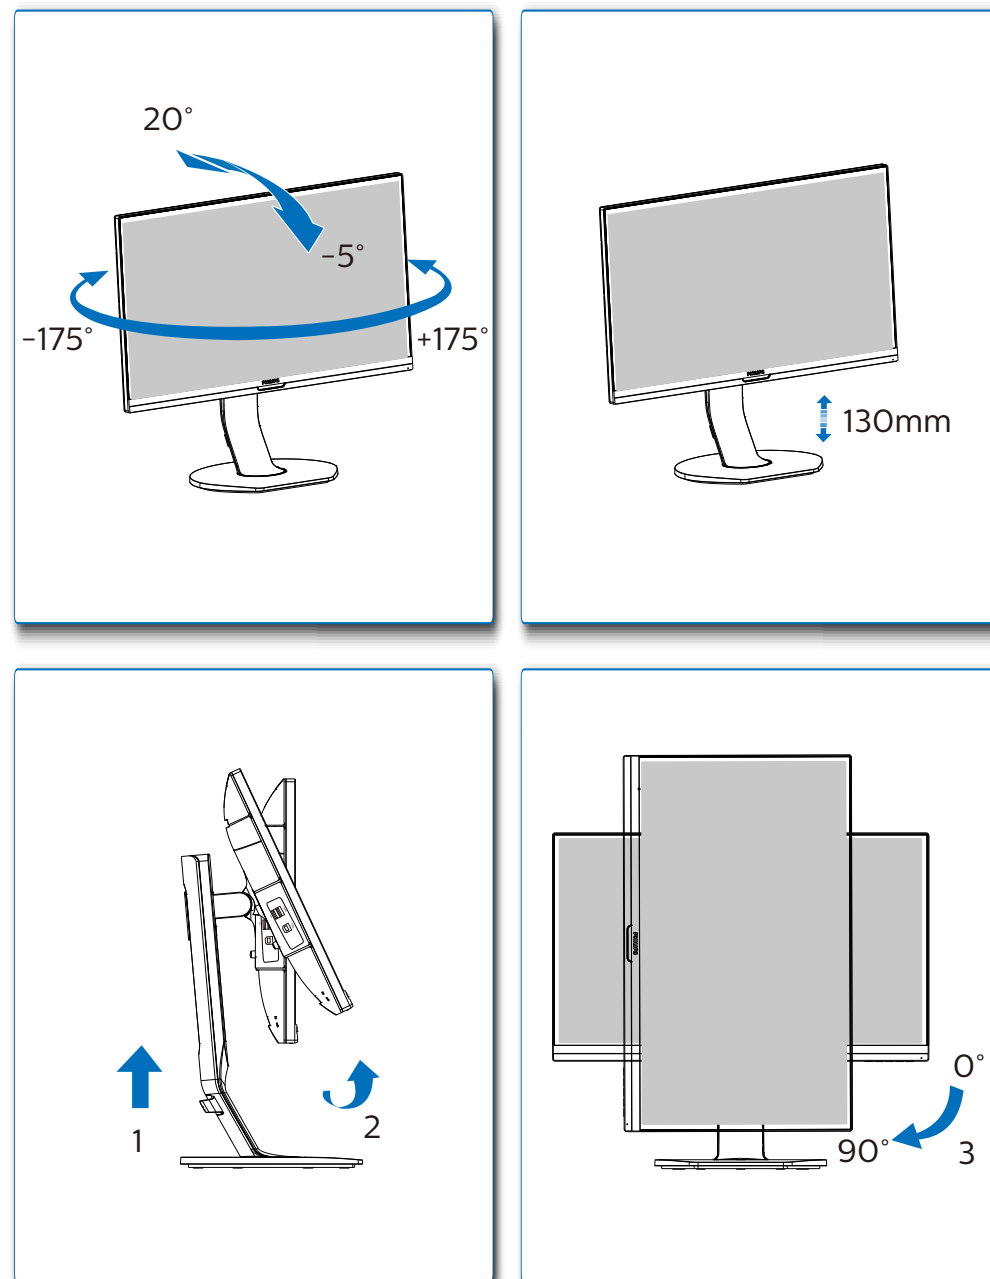

GRAPHIC DEVELOPMENT MMD	
Product name	221B7-QSG
Project name	221B7-QSG
Project no.	
Finishing	Folded sheet
Scale	1:1
Size Spreads	594 (W) x 210 (H) mm
Size	148.5 (W) x 210 (H) mm
Operator(s)	
Date amended	Jul. 12, 2016
VERSION No.	13
APPROVAL	
QC Lithographer	
Product Manager	
Date Check	
ARTWORK DOCUMENT	
Paper	80gsm White, woodfree coated
Numbers of colours	2C2C
Spotcolor	
Aftertreatment	
☐ Cropping	
☐ Coating	
☐ Varnishing	
☐ Embossing	
☐ Cutterguide	
☐ Die-cut	
☐ Binding	
☐ Glue	

4