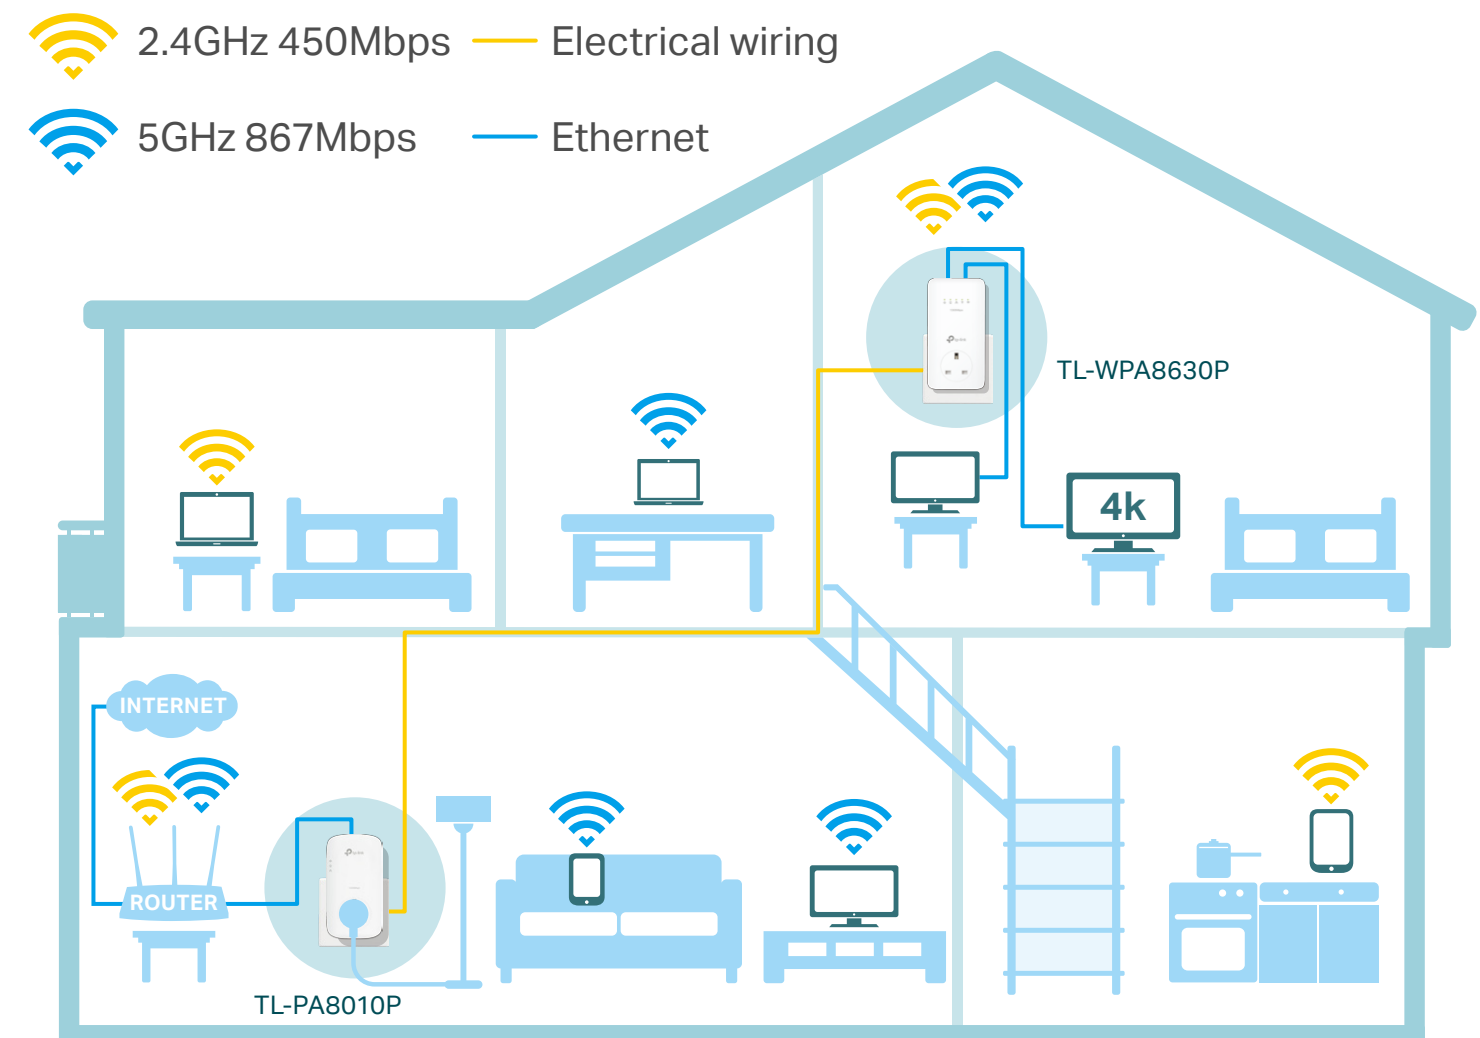

Highlights

Wi-Fi Auto-Sync for Unified Wi-Fi Network

Simply set up a Wi-Fi network and apply any changes across all powerline adapters with Wi-Fi Clone and Wi-Fi Move.

HomePlug AV2 Standard Compliant

HomePlug AV2 provides users with stable, high-speed data transfer rates of up to 1300Mbps on a line length of up to 300 meters.

Features

Speed

- HomePlug AV2 – Provides up to 1300Mbps high speed data transmission over a home's existing electrical wiring
- Wireless AC Standard – Dual-band Wi-Fi speeds of 450Mbps on the 2.4GHz band and 867Mbps on the 5GHz band
- Multiple Gigabit Ports – Three gigabit ethernet ports for game consoles, smart TVs, or media receivers

Wi-Fi Range

- Expansive Coverage – Utilizes any household power circuit to deliver data over distances of up to 300 meters

Security

- Pair Button – Provides a connection with 128-bit AES encryption, at the touch of "Pair" button
- Parental Controls – Manage when and how connected devices can access the internet

Specifications

Hardware

- Transmission Speeds:
Powerline: up to 1300 Mbps
Ethernet: 10/100/1000 Mbps
- Standards and Protocols:
HomePlug AV2, IEEE 1901, IEEE 802.3, IEEE 802.3u, IEEE 802.11b/g/n (2.4GHz), IEEE 802.11a/n/ac (5GHz)
- Interface: 3 Gigabit Ethernet Ports
- Plug Type: UK
- Button: Pair, LED On/Off, Wi-Fi/Wi-Fi Clone, Reset
- LED Indicator: Power, Powerline, Ethernet, Wi-Fi (2.4GHz), Wi-Fi (5GHz)
- Dimensions (W x D x H):
TL-WPA8630P: 6.0 x 3.0 x 1.7 in. (152 x 75 x 42 mm)
TL-PA8010P: 5.2 x 2.8 x 1.7 in. (131 x 72 x 42 mm)
- IGMP: IGMP v1/v2/v3
- Power Consumption:
Maximum: 13.7W
Typical: 11W
Standby: 7W
- Range: Up to 300 meters/1000 feet over existing electrical wiring
- Compatibility: Compatible with all HomePlug AV & HomePlug AV2 standard powerline adapters