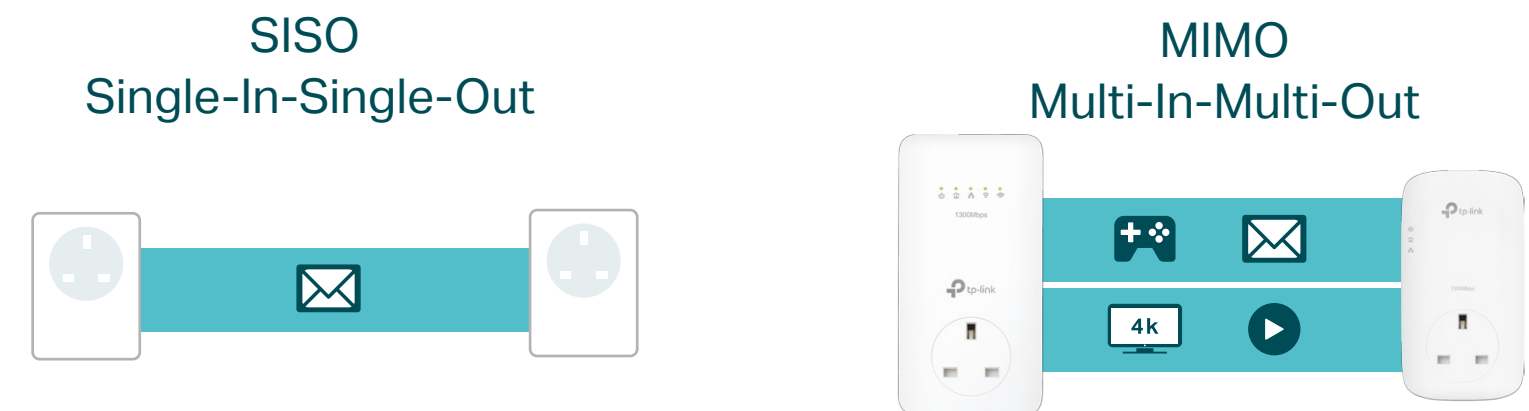

AV1300 Gigabit Passthrough Powerline ac Wi-Fi Kit

AC1350 Wi-Fi for the
Whole Home

TL-WPA8630P KIT

HomePlug AV2
1300Mbps

2x2 MIMO
Technology

Wi-Fi Auto-Sync

Highlights

Fast Dual Band Wi-Fi for Every Need in Every Room

Highlights

Wi-Fi Auto-Sync for Unified Wi-Fi Network

Simply set up a Wi-Fi network and apply any changes across all powerline adapters with Wi-Fi Clone and Wi-Fi Move.

HomePlug AV2 Standard Compliant

HomePlug AV2 provides users with stable, high-speed data transfer rates of up to 1300Mbps on a line length of up to 300 meters.

Features

Speed

- HomePlug AV2 – Provides up to 1300Mbps high speed data transmission over a home's existing electrical wiring
- Wireless AC Standard – Dual-band Wi-Fi speeds of 450Mbps on the 2.4GHz band and 867Mbps on the 5GHz band
- Multiple Gigabit Ports – Three gigabit ethernet ports for game consoles, smart TVs, or media receivers