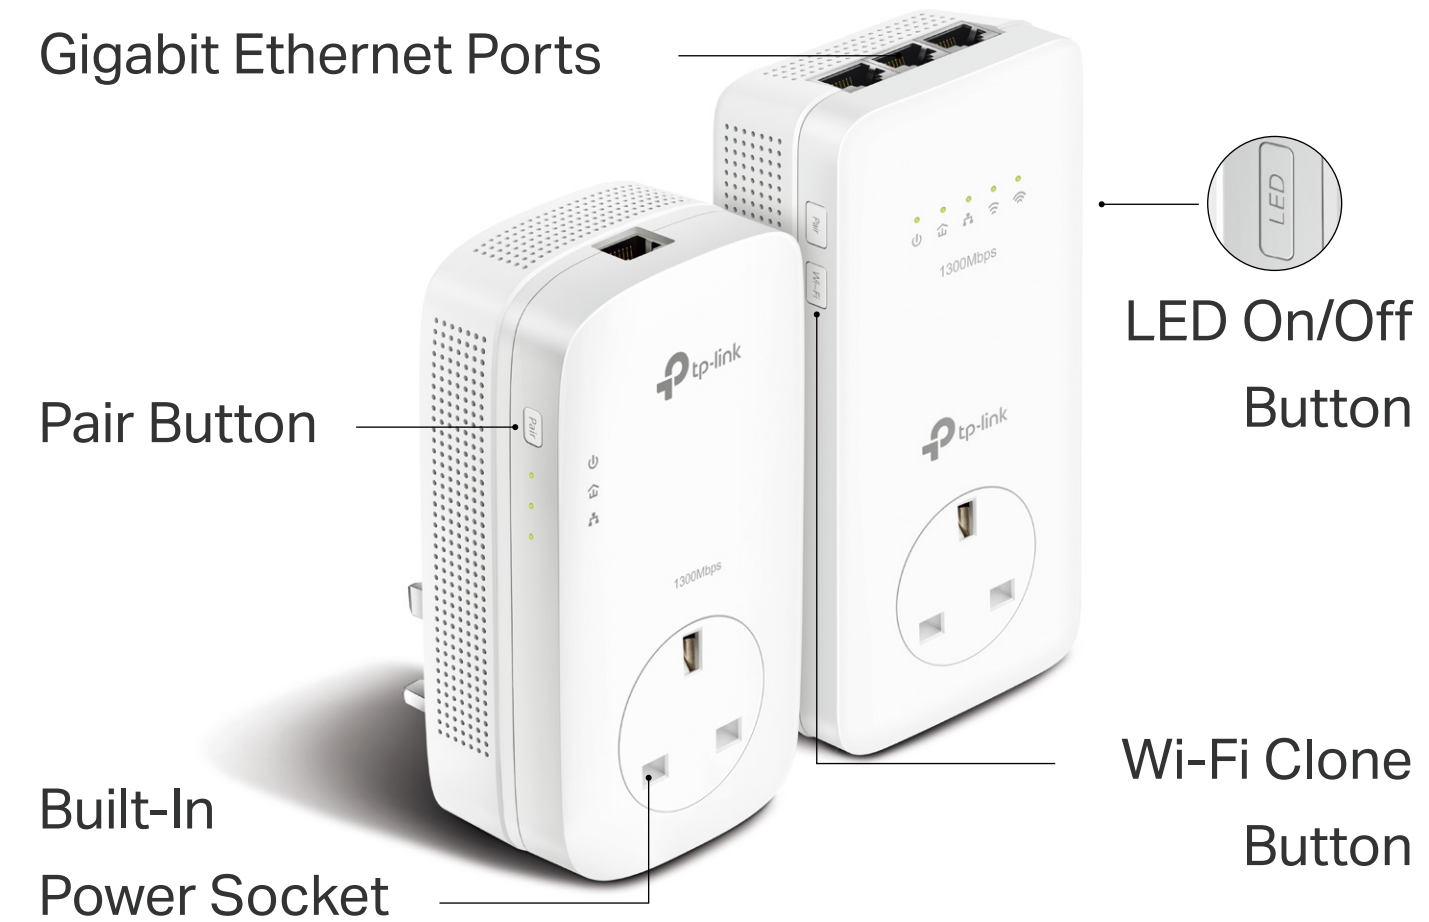

Specifications

Hardware

- Transmission Speeds:
  Powerline: up to 1300 Mbps
  Ethernet: 10/100/1000 Mbps
- Standards and Protocols:
  HomePlug AV2, IEEE 1901, IEEE 802.3, IEEE 802.3u, IEEE 802.11b/g/n (2.4GHz), IEEE 802.11a/n/ac (5GHz)
- Interface: 3 Gigabit Ethernet Ports
- Plug Type: UK
- Button: Pair, LED On/Off, Wi-Fi/Wi-Fi Clone, Reset
- LED Indicator: Power, Powerline, Ethernet, Wi-Fi (2.4GHz), Wi-Fi (5GHz)
- Dimensions (W x D x H):
  TL-WPA8630P: 6.0 x 3.0 x 1.7 in. (152 x 75 x 42 mm)
  TL-PA8010P: 5.2 x 2.8 x 1.7 in. (131 x 72 x 42 mm)
- IGMP: IGMP v1/v2/v3
- Power Consumption:
  Maximum: 13.7W
  Typical: 11W
  Standby: 7W
- Range: Up to 300 meters/1000 feet over existing electrical wiring
- Compatibility: Compatible with all HomePlug AV & HomePlug AV2 standard powerline adapters