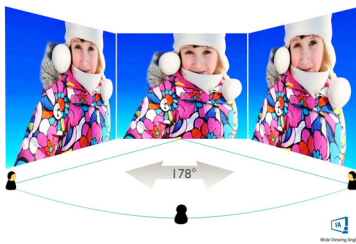

VA display

Philips' VA LED display uses an advanced multi-domain vertical alignment technology that gives you super-high static contrast ratios for extra-vivid and bright images. While standard office applications are handled with ease, it is

especially suitable for photos, web browsing, films, gaming and demanding graphical applications. Its optimised pixel management technology gives you a 178/178-degree extra-wide viewing angle, resulting in crisp images.