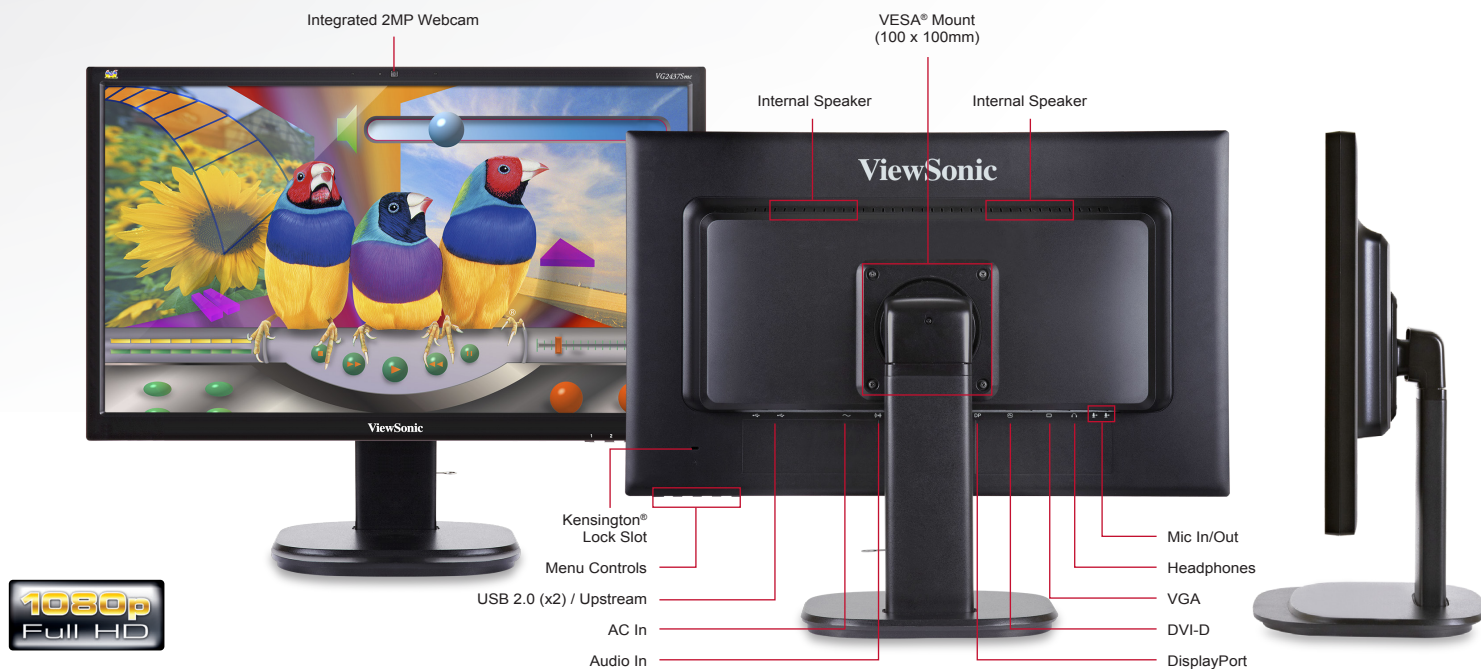

24" (23.6" viewable) Full HD Ergonomic LED Monitor with Integrated Webcam

VG2437Smc

Specifications

LCD PANEL	Type	Color Active Matrix TFT LCD
	Display Area	20.5" horizontal x 11.5" vertical; 23.6" diagonal
	Optimum Resolution	1920x1080
	Brightness	250 cd/m² (typ.)
	Contrast Ratio	3,000:1 (typ.)
	Dynamic Contrast Ratio	20,000,000:1
	Viewing Angles	178° horizontal, 178° vertical
	Colors	16.7M (6-bit + FRC)
	Response Time	6.9ms (GTG)
	Backlight	White-light LED
	Backlight Life	30,000 hours (min.)
	Panel Surface	Anti-glare, hard-coating (3H)
VIDEO INPUT	Digital	VGA, DVI, DisplayPort
	Frequency	Fh: 24~82kHz, Fv: 50~75Hz
	Sync	Separate Sync, Composite Sync, Sync on Green
AUDIO OUTPUT	Speakers	2-watt (x2)
COMPATIBILITY	PC	Up to 1920x1080 non-interlaced
	Mac®	Up to 1920x1080
CONNECTOR	Video In	VGA, DVI-D, DisplayPort
	Audio	3.5mm Audio In 3.5mm Headphones 3.5mm Mic In 3.5mm Mic Out
	USB Hub	USB 2.0 (x2), USB Upstream
	Power	External power adapter
WEBCAM	Hardware	2.0 MP
	OS Support	Windows® 8 / Windows® 7 / Windows® Vista
	Interface Support	USB 2.0
	Program Support	Skype / Windows Live Messenger

CONTROLS	Front Panel Buttons	Power, 1, Up, Down, 2
	OSD	Auto Image Adjust, Contrast/Brightness, Input Select, Audio Adjust, Color Adjust, Information, Manual Image Adjust, Setup Menu, Memory Recall (See user guide for complete OSD functionality)
ERGONOMICS	Tilt	Forward 3° / Back 25°
	Swivel	360°
	Height Adjust	5.3 In. (0-135 mm)
	Pivot	90°
POWER	Voltage	AC 100~240V (universal), 50 / 60Hz
	Consumption	24.5W (typ.) / 38.5W (max.)
	Optimize	21W (typ.)
	Conserve	15.5W (typ.)
OPERATING CONDITIONS	Temperature	32~104° F (0~40° C)
	Humidity	20~90% (non-condensing)
DIMENSIONS (W x H x D)	Physical with Stand	21.9 x 17.8 x 9.4 in. / 556.8 x 450.9 x 239.6 mm
	Physical without Stand	21.9 x 13.4 x 2.4 in. / 556.8 x 340.3 x 60.5 mm
	Packaging	24.8 x 7.6 x 20.8 in. / 631 x 192 x 527 mm
WEIGHT	Net with Stand	11.5 lb. / 5.2 kg
	Net without Stand	8.3 lb. / 3.7 kg
	Gross	15.5 lb. / 7.1 kg
WALL MOUNT	VESA	100 x 100mm
REGULATIONS		WEEE, RoHS, UL, cUL, FCC-B, EPEAT silver, ENERGY STAR
RECYCLE/DISPOSAL		Please dispose of in accordance with local, state, or federal laws
WARRANTY		Three-year limited warranty on parts, labor and backlight

Optional Accessories

ViewSonic DVI-D Digital cable 1.8m	CB-00008187
Mini DisplayPort cable, 1.8m	CB-00010958
DisplayPort cable Male to Male 9.2m 28AWG	CB-00010684
DisplayPort cable.....	CB-00010555
DisplayPort to DVI Adapter.....	LCD-CABLE-001

What's in the box?

VG2437Smc monitor, Power cable, VGA cable, DVI cable, USB cable, Audio cable, Mic cable, Quick Start Guide, ViewSonic Wizard CD (User Guide)