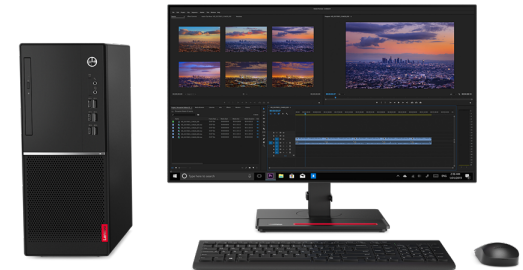

11BH

TopSeller

TopSeller

Processor

Intel Core i5-9400 (6C / 6T, 2.9 / 4.1GHz, 9MB)

Graphics

Integrated Intel HD Graphics 630

Monitor Cable

None

Memory

1x 8GB DIMM DDR4-2666

Storage

None

Optane Memory

None

Optical

9.0mm DVD±RW

Media Reader

7-in-1

WLAN + Bluetooth

None

Ethernet

Integrated

Optional Rear Ports

None

Speaker

1.5Wx1

Keyboard

USB Calliope Keyboard, Black, English (UK)

Mouse

USB Calliope Mouse, Black

Power Supply

180W 85%

Operating System

Windows 10 Pro 64, English

Bundled Software

None

Base Warranty

1-year, Onsite

Bundled Service

None

End of Support

2025-11-15

Announce Date

2019-10-15

WWW.LENOVO.COM

Lenovo may not offer the products, services or features discussed in this document in other countries. Lenovo may withdraw an offering at any time. Information is subject to change without notice. Consult your local representative for information on offerings available in your area.

Lenovo reserves the right to change specifications or other product information without notice. Lenovo is not responsible for photographic or typographical errors. Lenovo provides this publication “as is” without warranty of any kind, either express or implied, including the implied warranties of merchantability or fitness for a particular purpose.

<https://psref.lenovo.com>

Visit psref website for the latest version of Product Specifications Reference.

© Lenovo, 2019. All rights reserved.

Lenovo™