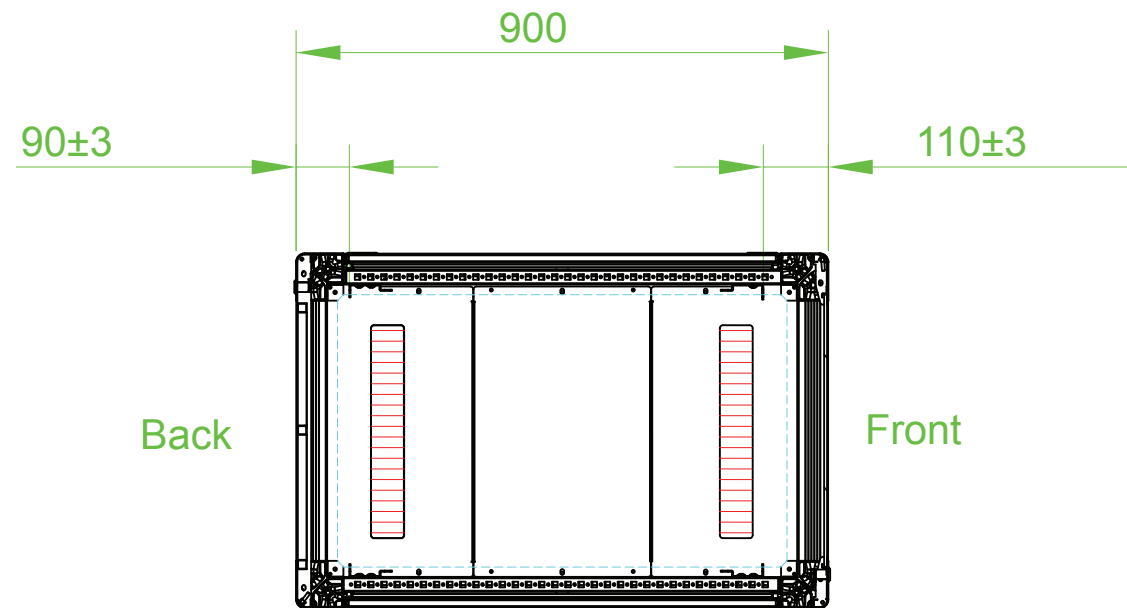

# 12U 36in Knock-Down Server Rack Cabinet with Casters

RK1236BKF

Front View

Side view

Side view  
Without side panel)

Front view  
(Without front door)

A-A

Installation dimension