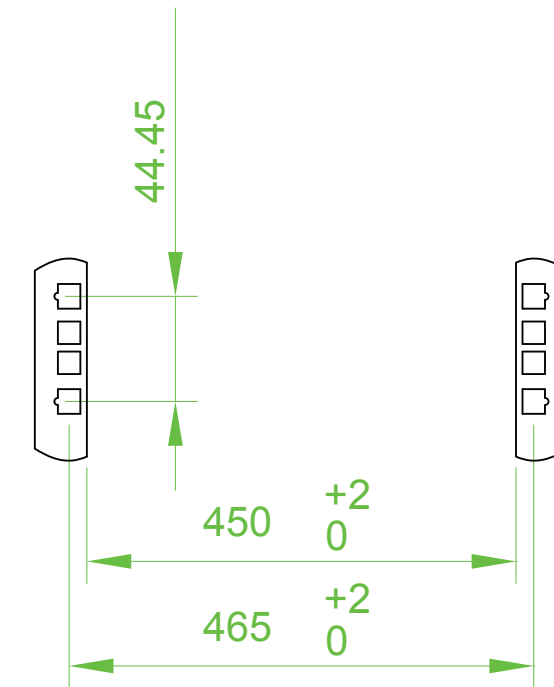

# 12U 36in Knock-Down Server Rack Cabinet with Casters

RK1236BKF

Front View

Side view

Side view  
Without side panel)

Front view  
(Without front door)

A-A

Installation dimension