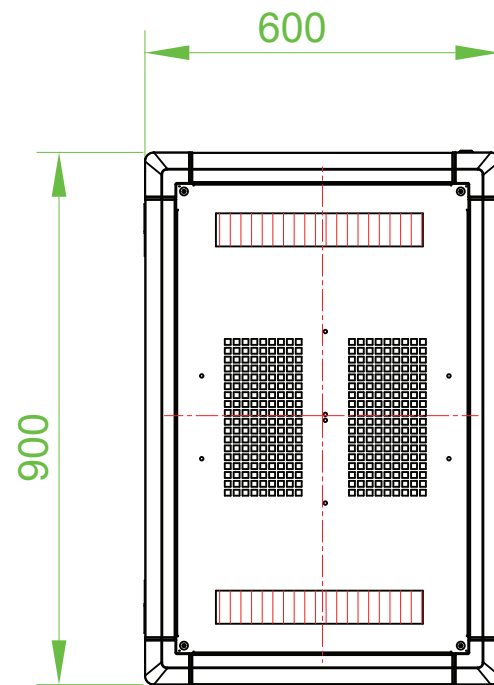

# 12U 36in Knock-Down Server Rack Cabinet with Casters

RK1236BKF

Front View

Side view

Side view  
Without side panel)

Front view  
(Without front door)

A-A

Installation dimension