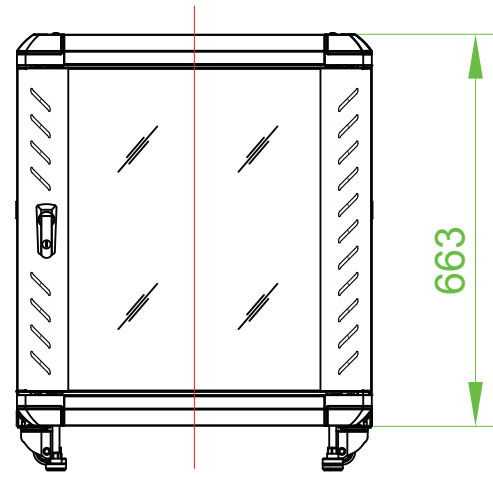

# 12U 36in Knock-Down Server Rack Cabinet with Casters

RK1236BKF

Front View

Side view

Side view  
Without side panel)

Front view  
(Without front door)

A-A

Installation dimension