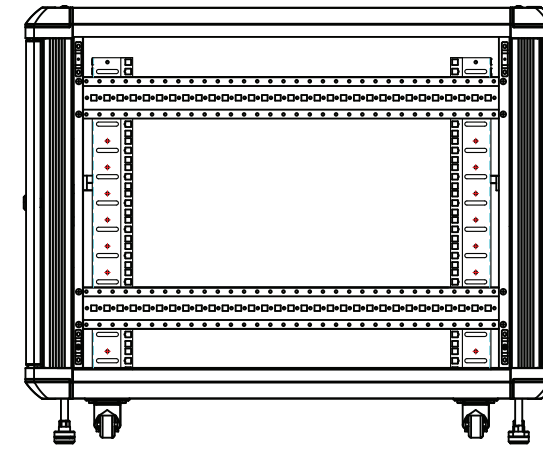

# 12U 36in Knock-Down Server Rack Cabinet with Casters

RK1236BKF

Front View

Side view

Side view  
Without side panel)

Front view  
(Without front door)

A-A

Installation dimension