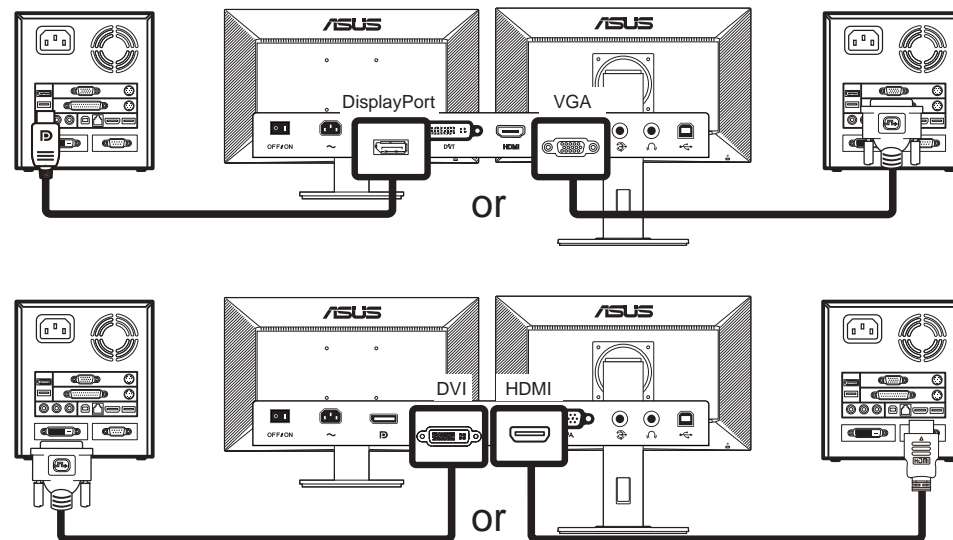

ASUS®

BE Series

1

Simple Base

Height Adjustment Base

HDMI™
HIGH DEFINITION MULTIMEDIA INTERFACE

<http://www.asus.com>

Copyright © 2015 ASUSTeK COMPUTER INC. All Rights Reserved.

P/N:4J.2VB02.003

2

A

B

C