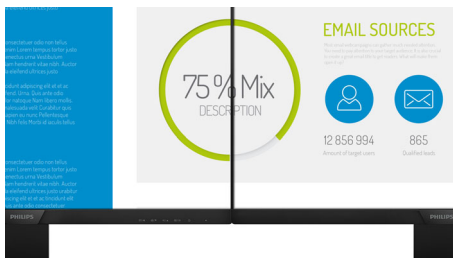

Ultra-narrow Border

The new Philips displays feature ultra-narrow borders which allow for minimal distractions

and maximum viewing size. Especially suited for multi-display or tiling setups like gaming, graphic design and professional applications, the ultra-narrow border display gives you the feeling of using one large display.