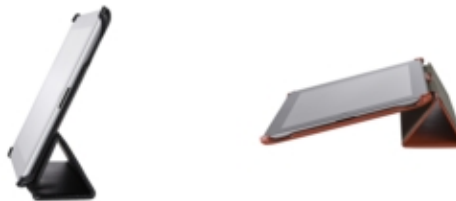

OTHER FEATURES

FOR MORE INFORMATION VISIT WWW.TECHAIR.CO.UK

tech air, pelhams court, london road, marlborough, sn8 2ag, uk, t +44 (0)1672 519933 f +44 (0)1672 518256