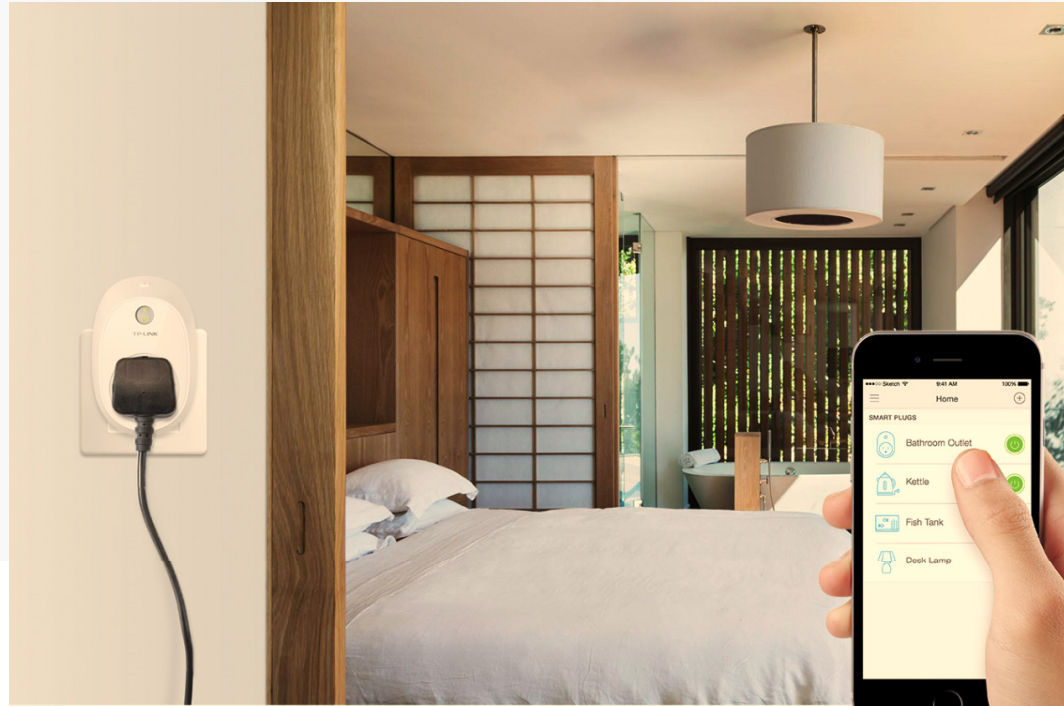

Smart Wi-Fi Plug

HS100

Highlights

- **Remote Access** – Control devices connected to the Smart Plug wherever you have Internet using the free Kasa app on your smartphone.
- **Scheduling** – Schedule the Smart Plug to automatically power electronics on and off as needed, like setting lights to come on at dusk or turn off at sunrise.
- **Away Mode** – Turns your devices on and off at different times to give the appearance that someone is home.
- **Works with Amazon Alexa** – Control devices connected to the Smart Plugs just using your voice with Amazon Echo, Dot, Tap and other supported devices(sold separately).

Description

Easily turn on/off your appliance from anywhere in the world by a free App. You can also set some customized rules to turn it on/off as you scheduled.

Features

Ease of Use

- **Anytime, Anywhere** - The Smart Plugs make it easy to manage your household electronic devices anywhere in the world with a tap of your smartphone.
- **Schedule and Timer** - Deter bad guys by setting your lights to turn on and off on a schedule so it seems like you're home when you are actually away. And the count down timer gives you a peace of mind, which automatically switches off the running household appliances as your settings.

Compatibility

- **Works with Amazon Alexa** - You can pair the Smart Plugs with Amazon Echo, Dot, Tap and other supported devices for voice control.
- **Compatible with Android, iOS** - The free Kasa app lets you run them from any Android (4.1 and higher) or iOS (iOS 8 and higher) smartphone.