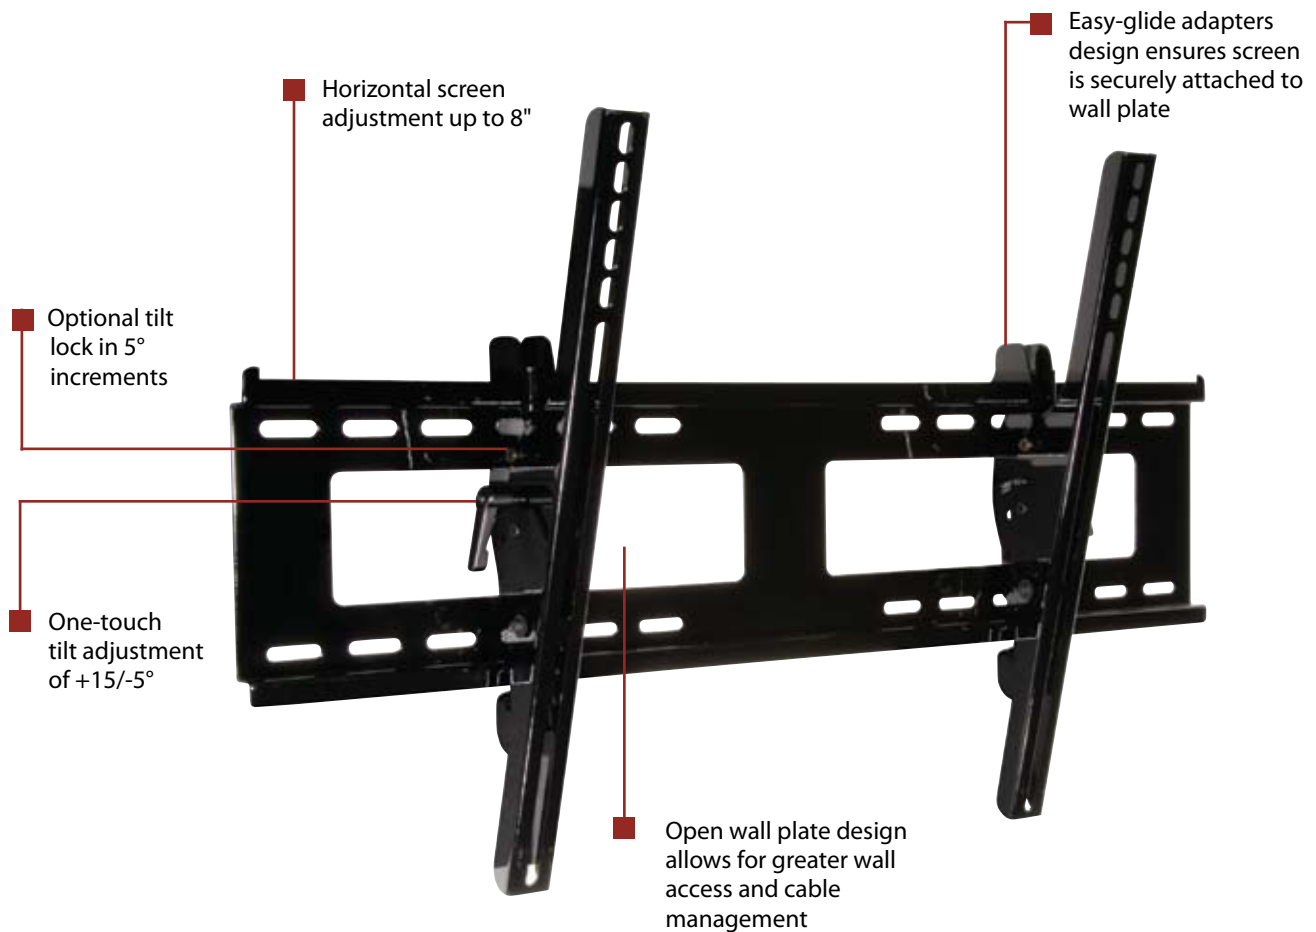

## Universal Tilt Wall Mount

For 32" to 56" LCD and Plasma Flat Panel Screens

### NEW!

Easily install large screens with this simple, intuitive mounting solution. Its simple three step installation combined with its tool-less, one-touch tilt angle adjustment enables LCD and plasma flat panel screens to be installed and adjusted quickly. Cables and cords are easily managed behind the screen with large access ports in the wall plate. For perfect screen positioning, center the screen by smoothly sliding it along the wall plates horizontal rails.

# Universal Tilt Wall Mount

### Product Specifications

- Universal mount accommodates screens with mounting patterns up to 29.06" W x 17.67" H
- Adjustable 15° forward tilt and -5° backward tilt for finding the optimal viewing angle
- Easy-grip handle locks the screen position into place
- Optional IncreLock™ feature offers fixed tilt angles of -5°, 0°, 5°, 10°, 15°
- Open wall plate design allows for greater access to electrical outlets and cable management
- Easy-glide brackets easily hook onto wall plate for a simple, safe and quick installation
- Horizontal screen adjustment of up to 8" (depending on screen model) for perfect screen placement
- Mounts to wood studs, concrete, cinder block or metal studs (metal stud accessory required)
- Comes with Peerless' Sorted-for-You™ fastener pack with all necessary screen