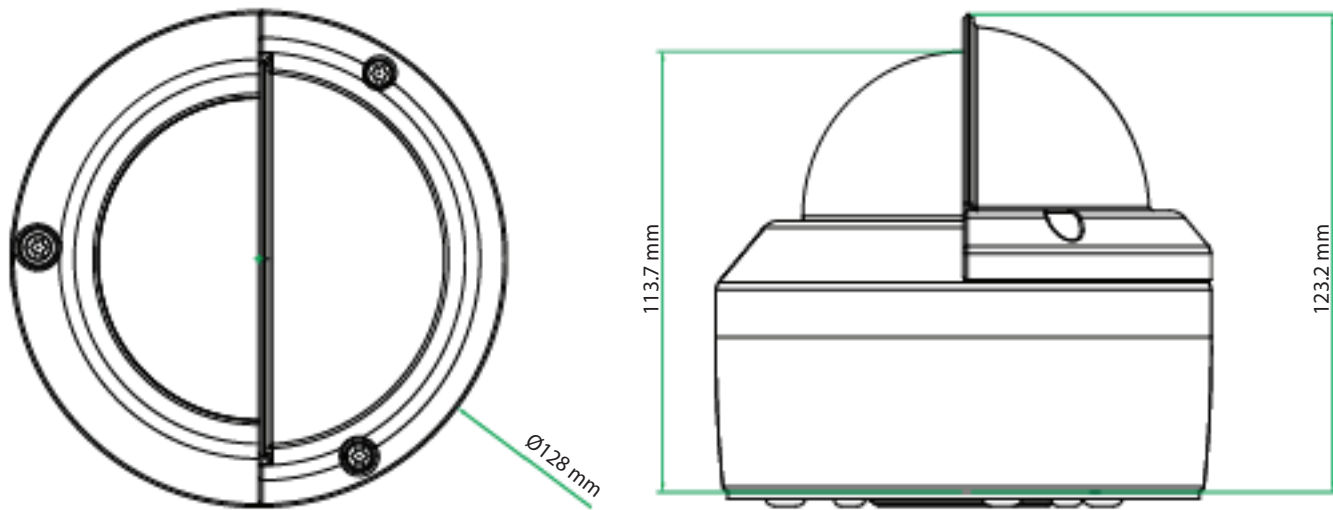

HD Outdoor Fixed Dome Camera with Color Night Vision

Dimensions

Order Information

Part Number	Description
DCS-6315	HD Outdoor Fixed Dome Camera with Color Night Vision

Optional Accessories

Part Number	Description
DCS-34-2	Pendant Mount 201 x 150 mm (7.9 x 5.9 inches), 665 grams (1.45 lbs)
DCS-34-3	Bent Arm Mount 253 x 150 mm (9.96 x 5.9 inches), 770 grams (1.7 lbs)

Updated 02/05/2014