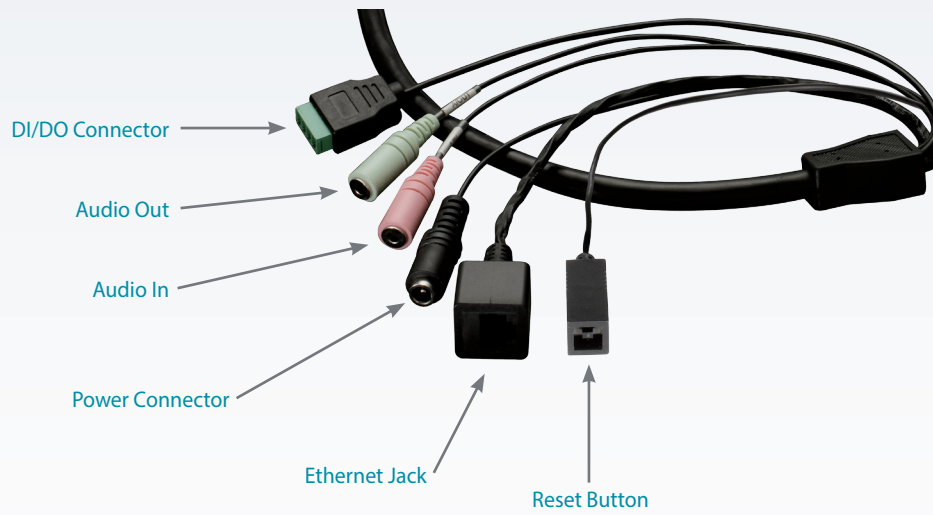

### Flexibility

- Micro SD/SDHC/SDXC Card slot for onboard storage
- 10/100 Fast Ethernet port with PoE ensures easy integration into your network
- DI/DO socket for connection to external devices
- Audio in and out jacks can be connected to a microphone and speaker for 2-way communication

To maximize bandwidth efficiency and improve image quality, the DCS-6315 provides real-time video compression using the H.264, MPEG-4, and MJPEG codecs, and supports three separate profiles for simultaneous video streaming and recording. This versatility enables a wide variety of security applications, such as monitoring public areas to detect incidents and to coordinate responses, enforcing access control to restricted areas, deterring criminal activity, or monitoring inventory.

## Continuous Monitoring

The DCS-6315's WDR image enhancement gives you improved image quality in environments with uneven or difficult lighting, so you can identify subjects that are backlit or in brightly lit areas. In low-light situations, the IR cut filter automatically slides out of the way to use all available light. The DCS-6315 also has built-in IR LED illuminators with a 15 meter range, allowing the camera to keep watch even in complete darkness. These features work together to give you a reliable surveillance camera capable of monitoring an area 24 hours a day.

## Flexible Connectivity

The DCS-6315 has a built-in 802.3af compliant PoE module that simplifies installation by providing power and networking connectivity with a single cable, reducing the need to drill holes or lay additional cabling. In addition, the included digital input and output connector enables connections to external devices such as IR sensors, switches and alarm relays.