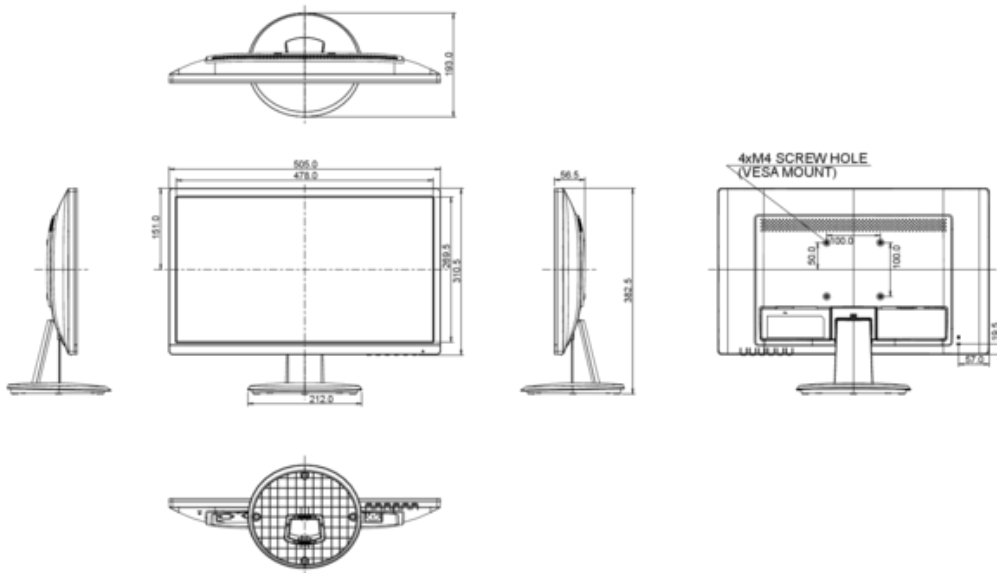

## 1. DISPLAY CHARACTERISTICS

DIAGONAL	21.5"; 54.7cm
PANEL	VA LED-backlit
DISPLAY AREA H X W	268.1 x 476.6 mm; 10.6" x 18.8"
RESPONSE TIME	5 ms
CONTRAST	3000 : 1 typical
CONTRAST	12 000 000 : 1 ACR
BRIGHTNESS	250 cd/m <sup>2</sup> typical
VIEWING ZONE	horizontal/vertical: 178° / 178°; right/left: 89° / 89°; up/down: 89° / 89°
DISPLAY COLOUR	16.7 million
PIXEL PITCH H X V	0.248 x 0.248 mm
NATIVE RESOLUTION	Full HD 1080p, 1920 x 1080 ( 2.1 megapixel)
HORIZONTAL SYNC	30 - 80 KHz
VERTICAL SYNC	55 - 75 Hz
SYNCHRONIZATION	Separate Sync
ASPECT RATIO	16 : 9

## 7. DIMENSIONS & WEIGHT

DIMENSIONS W X H X D	505 x 382.5 x 193 mm
WEIGHT	2.8 kg

All trademarks and registered trademarks acknowledged. E & O E. Specification subject to change without notice. All LCD's comply with ISO-9241-307:2008 in connection with pixel defects.