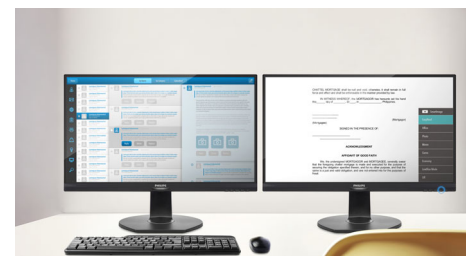

EasyRead mode

EasyRead mode for a paper-like reading experience