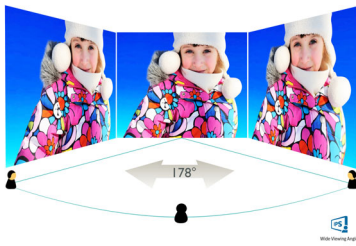

Philips
Full HD LCD monitor

V Line

24 (23.8"/60.5 cm diag.)
Full HD (1920 x 1080)

243V7QDAB

Vivid, crisp images, from edge to edge

A perfect all-round display with stunning images that stretch from edge to edge, made easy on the eyes, in a compact, slim design.

Perfectly designed for your space

- VESA mount allows for flexibility

PHILIPS

Full HD LCD monitor
V Line 24 (23.8"/60.5 cm diag.), Full HD (1920 x 1080)

243V7QDAB/00

Highlights

IPS technology

IPS displays use an advanced technology that gives you extra-wide viewing angles of 178/178 degrees, making it possible to view the display from almost any angle. Unlike standard TN panels, IPS displays give you remarkably crisp images with vivid colours, making them ideal not only for Photos, movies and web browsing, but also for professional applications that demand colour accuracy and consistent brightness at all times.

16:9 Full HD display

Picture quality matters. Regular displays deliver quality, but you expect more. This display features enhanced Full HD 1920 x 1080 resolution. With Full HD for crisp detail paired with high brightness, incredible contrast and realistic colours, expect a true-to-life picture.

Ultra-narrow Border

The new Philips displays feature ultra-narrow borders which allow for minimal distractions

and maximum viewing size. Especially suited for multi-display or tiling setups like gaming, graphic design and professional applications, the ultra-narrow border display gives you the feeling of using one large display.