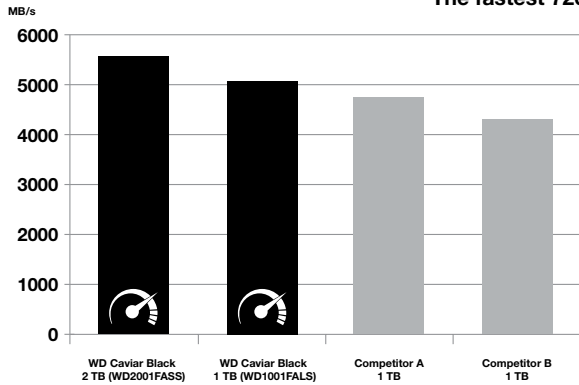

The fastest 7200 RPM hard drive on the planet!

PC Mark Vantage HDD