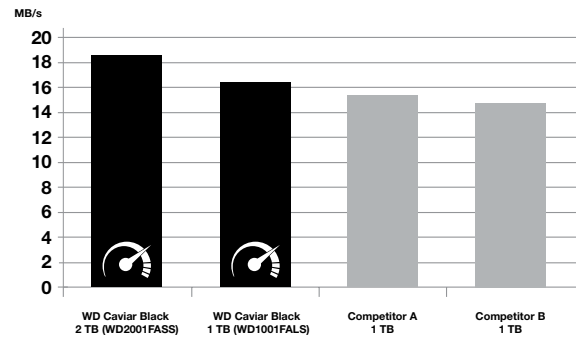

PC Mark Vantage Gaming (MB/s)

Product Specifications

INTERFACE

SATA 6 Gb/s (EX models)
SATA 3 Gb/s (LS, SS models)

FORM FACTOR

3.5-inch

SPIN SPEED

7200 RPM

CACHE

32 MB (LS models)
64 MB (EX, SS models)

MODELS

WD5001AALS
WD6401AALS
WD6402AAEX
WD7501AALS
WD1001FALS
WD1002FAEX
WD2001FASS

CAPACITIES

500 GB
640 GB
750 GB
1 TB
2 TB

LIMITED WARRANTY

5 years

WD Caviar Black is part of WD's complete lineup of desktop hard drives.

WD Caviar® Blue™
Desktop Hard Drives
Performance and reliability for everyday computing.

WD Caviar® Green™
Desktop Hard Drives
Cool, quiet, eco-friendly.

WD Caviar® Black™
Desktop Hard Drives
Maximum performance for power computing.

As used for storage capacity, one megabyte (MB) = one million bytes, one gigabyte (GB) = one billion bytes, and one terabyte (TB) = one trillion bytes. Total accessible capacity varies depending on operating environment. As used for transfer rate or interface, megabyte per second (MB/s) = one million bytes per second, and gigabit per second (Gb/s) = one billion bits per second.