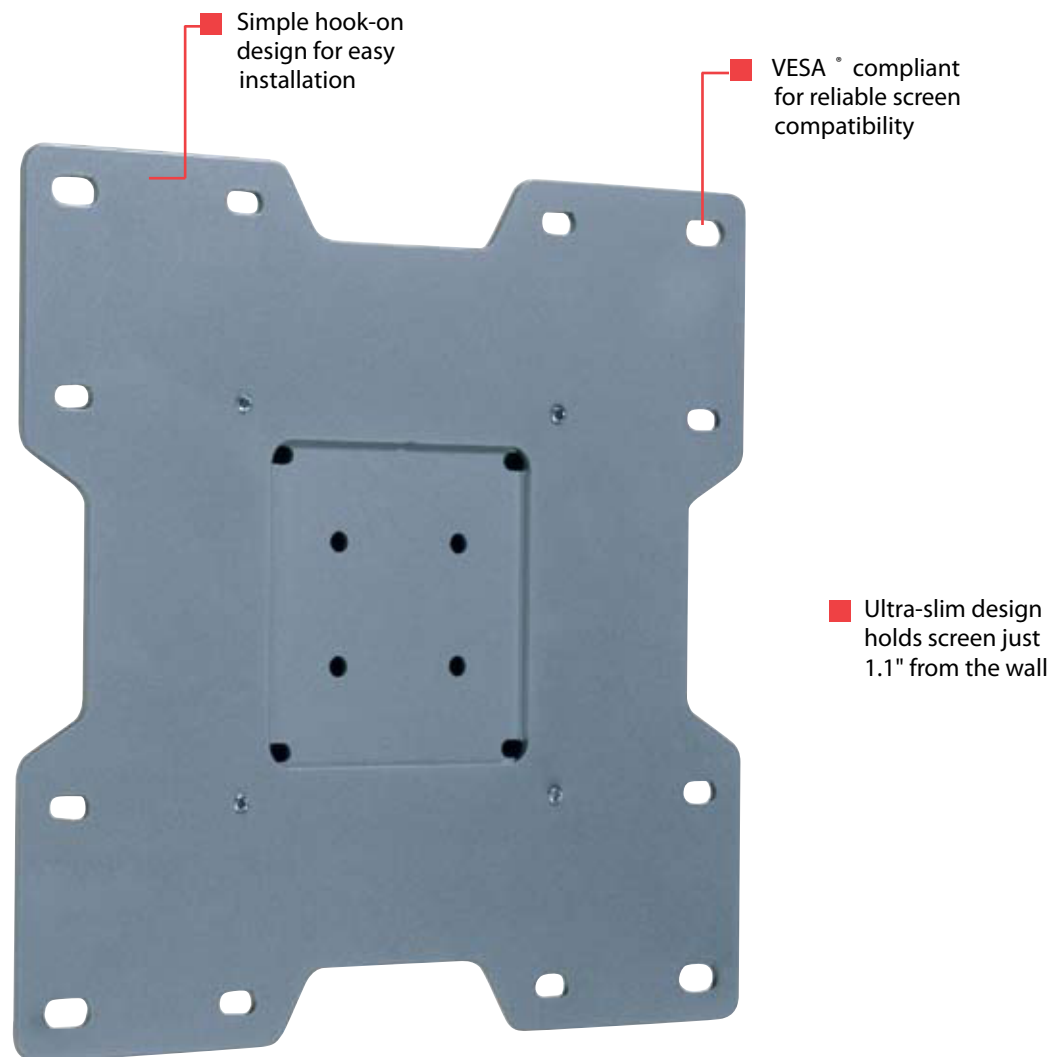

## Universal Flat Wall Mount

22" to 40" LCD Flat Panel Screens

**NEW!**

Medium sized screens are easy to install with this SmartMount wall mounting solution. Its pre-assembled design includes two VESA<sup>®</sup> compatible screen adapter plates that attach onto the wall plate with a simple hook-on motion. It is fast and easy to install, making it simple to achieve a sleek, low-profile appearance.

#### Product Specifications

- VESA® 75, 100, 200x100 and 200x200mm compliant
- Ultra-slim design holds screen 1.1" from the wall
- Screen adapter plate simple hooks onto the wall plate for quick and easy installation
- Mounts to wood stud, concrete, cinder block or metal stud (metal stud accessory required)
- UL listed

.....

FEATURES

DIMENSIONS (W x H x D)

9.35" x 8.75" x 1.1" (2.7 x 22.22 x 23.7 cm)

LOAD CAPACITY

115 lb (52.1 kg)

PRODUCT WEIGHT

3.2 lb (1.5 kg)

#### Package Specifications

.....

PACKAGE CONTENTS

Wall plate, VESA® 75/100 screen adapter plate, additional VESA® 200 x 100 and 200 x 200 mm adapter plate, mounting and screen attachment hardware

UNITS IN PACKAGE