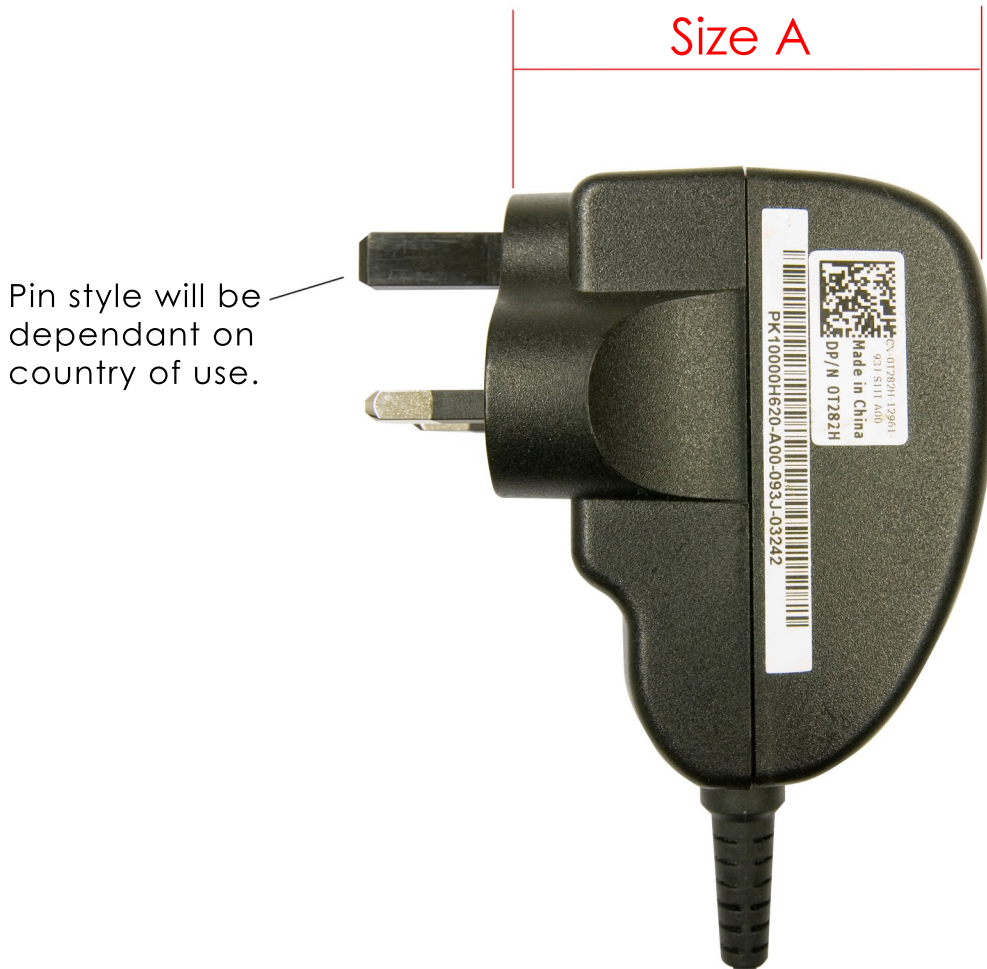

Due to the varying sizes of power plugs, please ensure your power plug is smaller than the sizes shown below to allow the rear door to close.

UK Lapcabby:	Size A max 86mm
European Lapcabby:	Size A max 60mm
Australian Lapcabby:	Size A max 78mm

It is important that the sizes shown above are **checked before purchase**. Anything above these sizes will stop the doors from closing correctly.