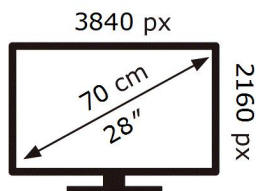

S28AG700NU

33 kWh/1000h

ABCDEF **G**

HDR

50 kWh/1000h

2019/2013