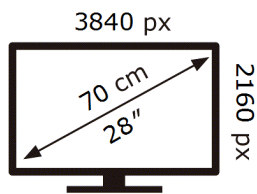

SAMSUNG

S28AG700NU

33 kWh/1000h

ABCDEF **G**

50 kWh/1000h

2019/2013