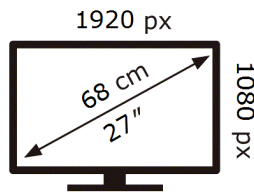

SAMSUNG

F27T350FHR

18 kWh/1000h

2019/2013

ENERG 

SAMSUNG

F27T350FHR

18 kWh/1000h