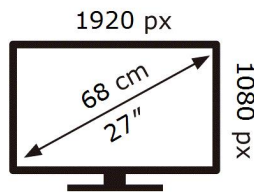

SAMSUNG

F27T350FHR

18 kWh/1000h

2019/2013

ENERG 

SAMSUNG

F27T350FHR

18 kWh/1000h