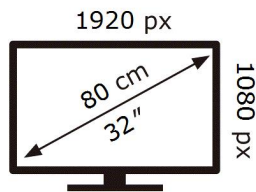

SAMSUNG

C32R500FHR

32 kWh/1000h

2019/2013

ENERG 

SAMSUNG

C32R500FHR

32 kWh/1000h