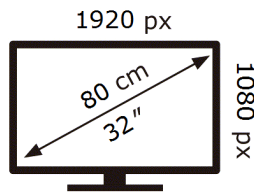

SAMSUNG

C32R500FHR

32 kWh/1000h

2019/2013

ENERG 

SAMSUNG

C32R500FHR

32 kWh/1000h