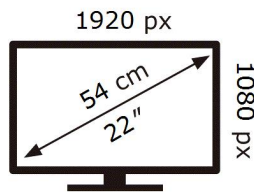

ENERG ⚡

SAMSUNG

S22A336NHU

12 kWh/1000h

2019/2013