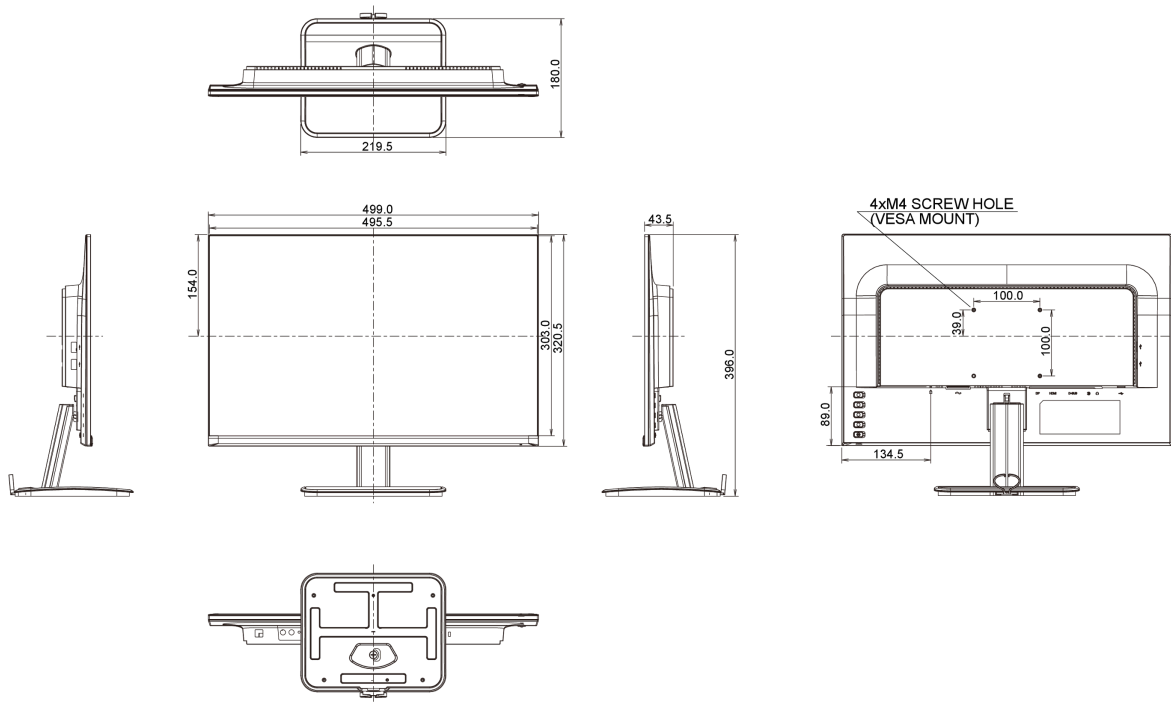

04 MECHANICAL

Display position adjustments	tilt
Tilt angle	20° up; 4° down
VESA mounting	100 x 100mm

05 ACCESSORIES INCLUDED

Cables	power, USB, DP
--------	----------------

Other

quick start guide, safety guide

08 DIMENSIONS / WEIGHT

Product dimensions W x H x D 499 x 396 x 180mm

Weight (without box) 4kg

All trademarks and registered trademarks acknowledged. E & O E. Specification subject to change without notice. All LCD's comply with ISO-9241-307:2008 in connection with pixel defects.