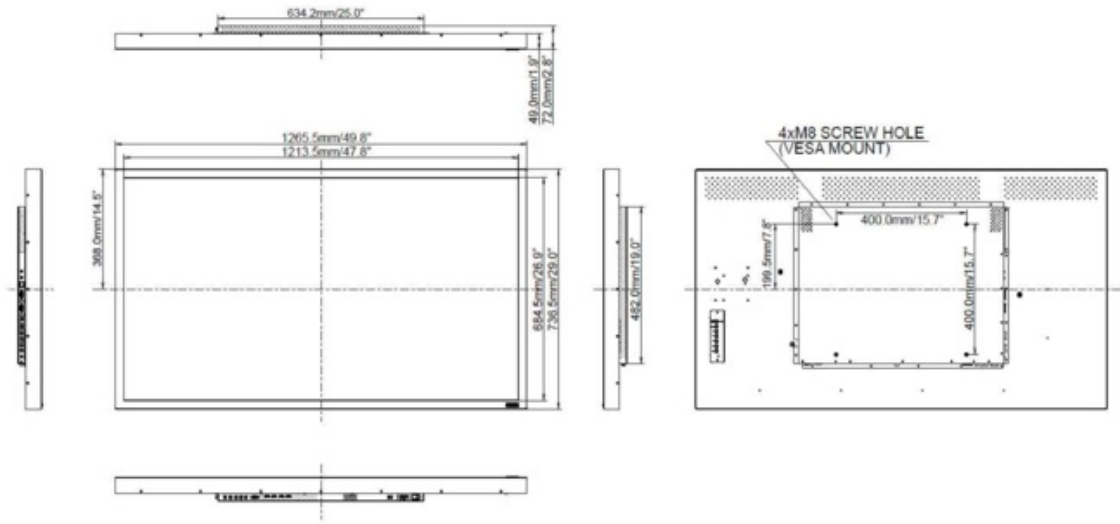

7. DIMENSIONS & WEIGHT

DIMENSIONS W X H X D	1265.6 x 736.5 x 72 mm
WEIGHT	37.5 kg

All trademarks and registered trademarks acknowledged. E & O E. Specification subject to change without notice. All LCD's comply with ISO-9241-307:2008 in connection with pixel defects.