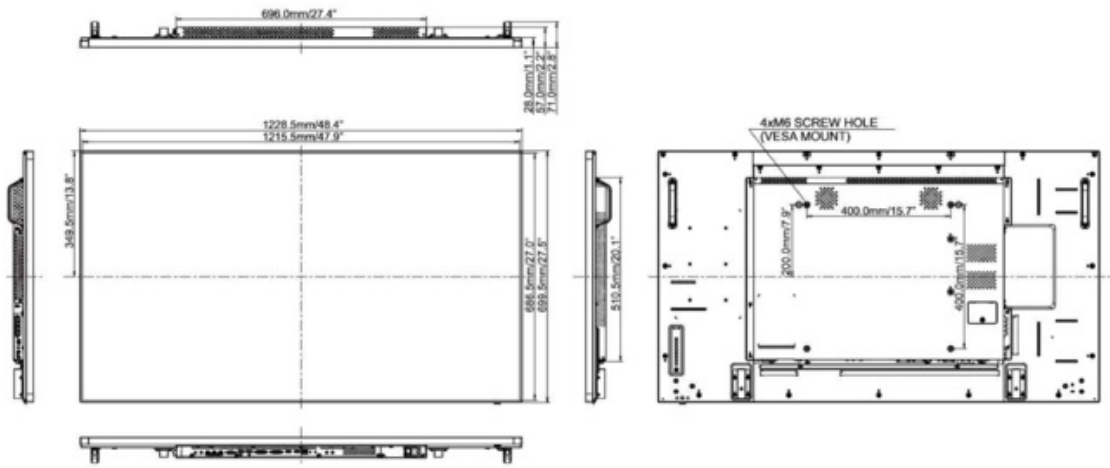

## 7. DIMENSIONS & WEIGHT

DIMENSIONS W X H X D	1228.5 x 699.5 x 71.0 mm
WEIGHT	24.7 kg

All trademarks and registered trademarks acknowledged. E & O E. Specification subject to change without notice. All LCD's comply with ISO-9241-307:2008 in connection with pixel defects.