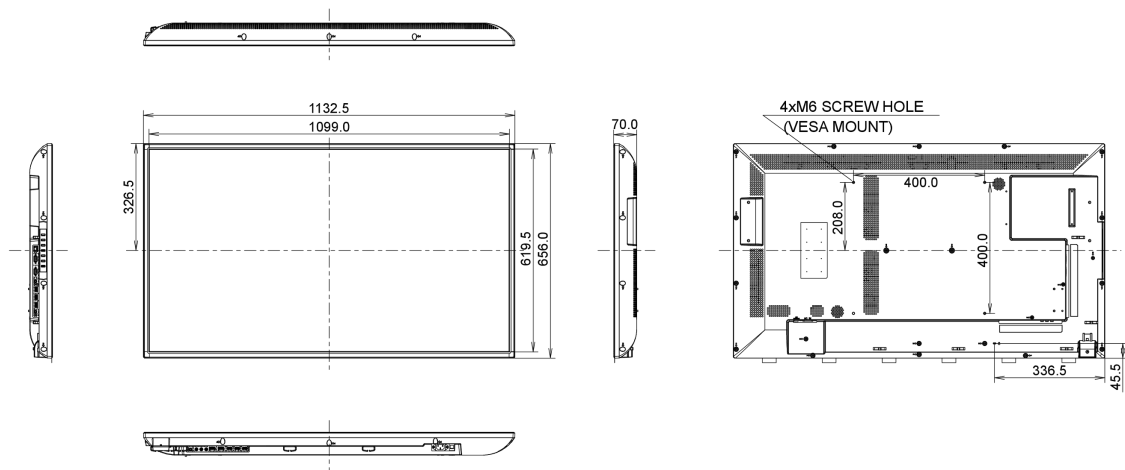

## 09 DIMENSIONS / WEIGHT

Product dimensions W x H x D	1132.5 x 656.0 x 70mm
Box dimensions W x H x D	1310 x 800 x 226mm
Pallet volume	6pcs
Weight (without box)	14.3kg
Weight (with box)	20.6kg
EAN code	4948570116256