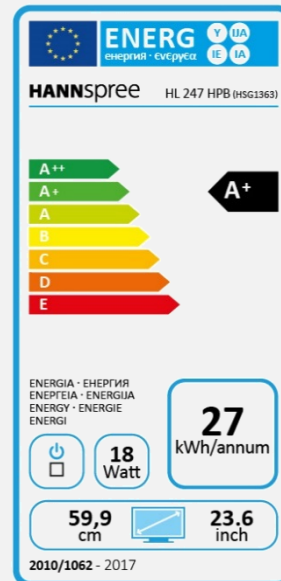

Display Size	59,94 cm / 23.6" Diagonal
Panel Type	TFT – LED Backlight
Aspect Ratio	16:9
Resolution (H x V)	1920 x 1080 Full HD
Brightness	250cd/m²
Contrast (Typ.)	1.000:1 (Typical)
Contrast (Active)	10.000.000:1 (Active)
Viewing Angle L/R; U/D	170° H / 160° V (CR > 10); 178° H / 170° V (CR > 5)
Response Time	5 msec (typ)
Pixel Pitch	0,271 (H) x 0,271 (V) mm
Panel Surface	Anti-Glare
Display Colors	16.7M Colors
Horizontal Frequency	31 ~ 83 kHz
Vertical Frequency	56 ~ 75 Hz
Max Display Frequency	1920 x 1080 @ 60Hz
Input 1	D-Sub (VGA)
Input 2	DVI-D
Input 3	HDMI
Speakers	Yes, 1.5W x 2; Earphone Audio Out
Power Consumption	On: 18W; Stand-by: 0,32W; Off: 0,26W
AC Power Range	AC 100 ~ 240 Volt; 50 ~ 65 Hz
Product Dimensions	554,5 x 185,1 x 411,5 mm (W x D x H)
Packing Dimensions	628 x 115 x 404 mm (W x D x H)
Net / Gross Weight	3.1 Kgs / 4.2 Kgs (±0.3KG)
Bezel & Color Plan	Black Texture: Front Bezel, Rear cover, Arm, Base

VESA Mounting	100 x 100 mm
Monitor Stand	Regular Stand
Tilt / Kensington Lock	-5° ~ 20° / Yes
Pivot / Swivel	No / No
Controls	Power, Input / Enter, Bri (+), Vol (-), Menu
Color	Warm, Nature, Cool, User Mode
Preset Mode	PC, Movie, Game, Eco Modes
On Screen Display	12 OSD Languages
Carton Box	Brown Box
Accessory	Power Cable (1,5m); VGA Cable (1,5m); Audio Cable (1.8m); Warranty Card; Quick Start Guide

Supplier's Name	HANNspree
Model Name	HL247HPB
Energy Efficiency Class	A+
Screen Size (Centimetres)	59,94
Screen Size (Inches)	23,60
On mode power Consumption (W)	18
Annual Energy Consumption* (kWh)	27
Standby-mode Power Consumption (W)	0.32
Off-mode Power Consumption (W)	0.26
Screen Resolution	1920 x 1080

PART. NO.:
HL 247 HPB

* Energy consumption XYZ kWh per year, based on the power consumption of the television operating 4 hours per day for 365 days. The actual energy consumption will depend on how the television is used.