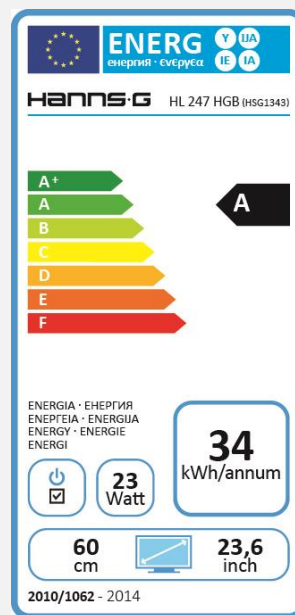

## HL 247 HGB

23.6" / 59,94cm Diagonal  
LED Backlight – Format 16:9

- 23.6" 16:9 LED Backlight Monitor
- Hard Glass Protection (Hardness ≥7H)
- Full HD 1080P
- 1920 x 1080 WUXGA Resolution
- 80,000,000:1 Active Contrast
- 5ms Fast Response Time
- VGA + DVI-D + HDMI Inputs
- Built-In Stereo Speakers
- Low Power Consumption
- Multi-Video Modes
- Tilt and Wall-Mountable (VESA)
- ECO Friendly

### ERGONOMIC FEATURES

Hard  
Glass  
Prot.

Tilt

Low  
Power  
Cons.

Eco  
Friendly

Display Size	59,94cm / 23.6" Diagonal
Panel Type	TFT – LED Backlight
Aspect Ratio	16:9
Resolution (H x V)	1920 x 1080 Full HD
Brightness	250cd/m <sup>2</sup>
Contrast (Typ.)	1.000:1 (Typical)
Contrast (Active)	80.000.000:1 (Active)
Viewing Angle L/R; U/D	170° H – 160° V (CR >10)
Response Time	5 msec (typ)
Pixel Pitch	0,2715 (H) x 0,2715 (V) mm
Panel Surface	Anti-Glare
Display Colors	16.7M Colors
Horizontal Frequency	30 ~ 83 kHz
Vertical Frequency	56 ~ 75 Hz
Max Display Frequency	1920 x 1080 @ 60Hz
Input 1	D-Sub (VGA)
Input 2	DVI-D with HDCP
Input 3	HDMI
Buil-in Speakers	Yes, 1.5W x 2; Earphone Jack
Power Consumption	On: 23,35W; Stand-by: 0,31W; Off: 0,29W
AC Power Range	AC 100 ~ 240 Volt; 50 ~ 65 Hz
Product Dimensions	561 x 220 x 399 mm (W x D x H)
Packing Dimensions	614 x 109 x 465 mm (W x D x H)
Net / Gross Weight	5,2 Kgs / 6,3 Kgs
Bezel & Color Plan	Black texture: front bezel,back cover , arm, base

VESA Mounting	100 x 100 mm
Monitor Stand	Regular Stand
Tilt / Kensington Lock	-5° ~ 15° / Yes
Display Protection	Thickness 2 mm
Hardness / Transmittance	≥7H / ≥88%
Controls	Menu, Bri (+), Vol(-) Input/Enter, Power
Color	Warm, Natural, Cool, User Mode
Preset Mode	PC, Movie, Game, ECO Modes
On Screen Display	12 OSD Languages
Accessory	Power Cable (1,5m); VGA Cable (1,5m); Audio Cable (1,5m); Warranty Card; Quick Start Guide