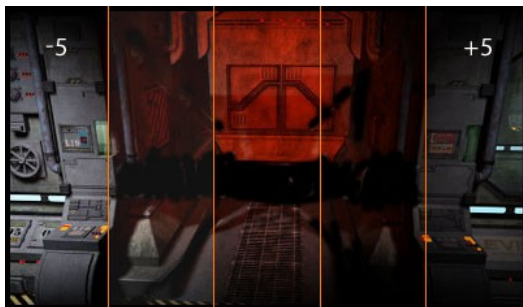

### Black Hawk – no evil shall pass

The 24" G-MASTER GE2488HS known as Black Hawk is the perfect companion at your side. Hard-bitten and trust-worthy, it will make your enemies shiver. Famous for being a very capable hunter with extremely good vision the Black Hawk, armed with FreeSync Technology, eliminates your enemies with a stunning 1 ms response time. And if darkness falls across the land, the Black Tuner function allows you to adjust brightness in the dark shades enhancing detail in shadowed areas making sure no foes remain unseen. So login to the world of games, put on your headset and immerse yourself in your favourite game displayed in beautiful clarity.

BLACK TUNER

The users can adjust the brightness and the dark shades with the Black Tuner, giving greater viewing performance in shadowed areas and helping to spot the enemy earlier.

Freesync™ TECHNOLOGY