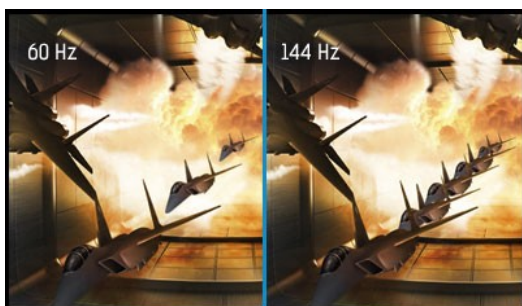

Red Eagle – join the PRO squad

Whether you already are or are aiming to be a hardcore gamer, the 27" G-MASTER GB2760QSU known as Red Eagle is the competitive edge you need to be able to unleash your full gaming potential.

Armed with FreeSync technology, 144Hz refresh rate and a blistering 1ms response time you can make split second decisions and forget about ghosting effects or smearing issues.

The WQHD (2560x1440) display offers 77% more on-screen space than a standard 1920x1080 full HD monitor. The ability to adjust brightness and the dark shades with the Black Tuner delivers greater viewing performance in shadowed areas. Nothing will skip your attention.

Triple input setup (DVI, HDMI, DisplayPort), speakers, headphone connector and a 3.0 USB hub are all included. So no matter which you prefer: RTS, FPS, MOBA and MMO – with the Red Eagle on your desk you are top of the gamer community food chain.