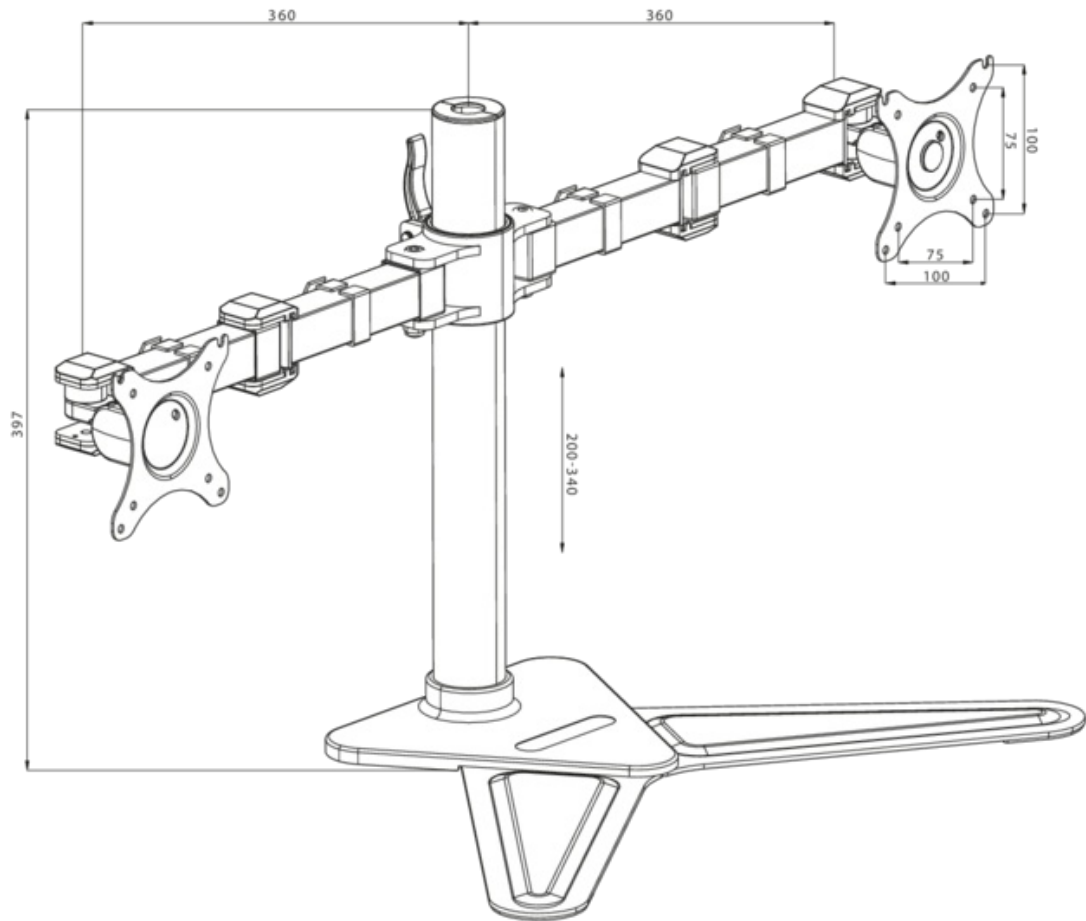

## Comfortable dual desktop stand

The iiyama DS1002D-B1 is a desk stand for two flat screens up to 30". The device allows you to save space on your desk reducing the number of stands to one only and the cable management system makes it easier to keep your workplace tidy. The easy to set-up stand offers broad adjustment capabilities, including tilt, swivel, height and rotation, so you can easily adjust the position of both screens to your preferences assuring comfortable and healthy body posture.

## 1.

|                   |                                |
|-------------------|--------------------------------|
| TYPE              | desk stand for desktop monitor |
| NUMBER OF SCREENS | 2                              |
| DESK MOUNT        | stand                          |
| SCREEN SIZE       | 10" - 30"                      |
| HEIGHT ADJUSTMENT | 200 - 340 mm                   |
| SCREEN ROTATION   | PIVOT 90°                      |
| TILT              | -85° - 15°                     |
| SWIVEL            | 180°                           |
| MAX WEIGHT        | 10 kg                          |
| VESA MINIMUM      | 75 x 75 mm                     |
| VESA MAXIMUM      | 100 x 100 mm                   |
| COLOUR            | Black                          |