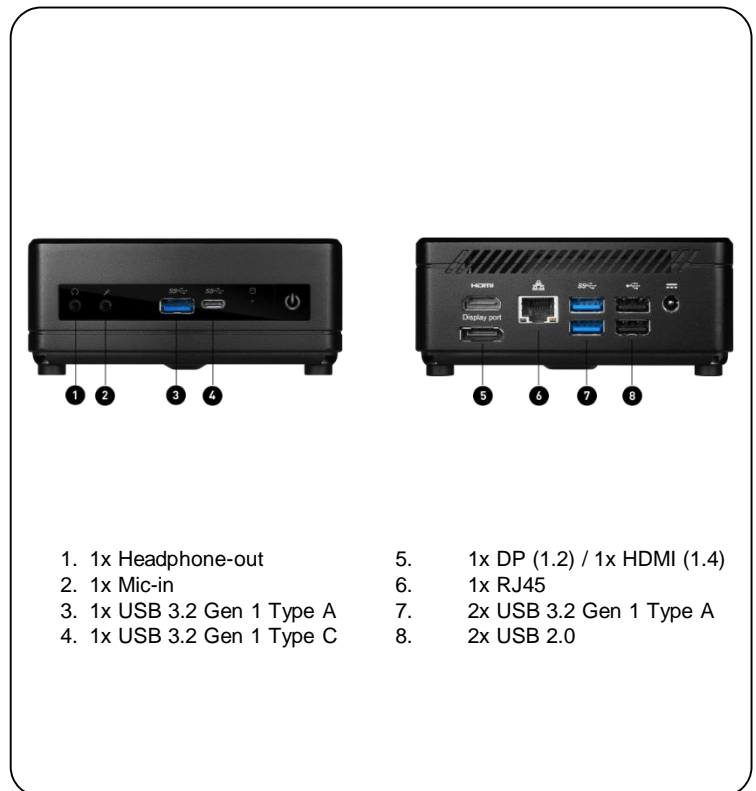

CONNECTIONS

1. 1x Headphone-out	5. 1x DP (1.2) / 1x HDMI (1.4)
2. 1x Mic-in	6. 1x RJ45
3. 1x USB 3.2 Gen 1 Type A	7. 2x USB 3.2 Gen 1 Type A
4. 1x USB 3.2 Gen 1 Type C	8. 2x USB 2.0

*Product specification, functions and appearance may vary by models and differ from country to country.

check for the latest version www.msi.com/datasheet. The information provided in this document is intended for informational purposes only and is subject to change without notice.