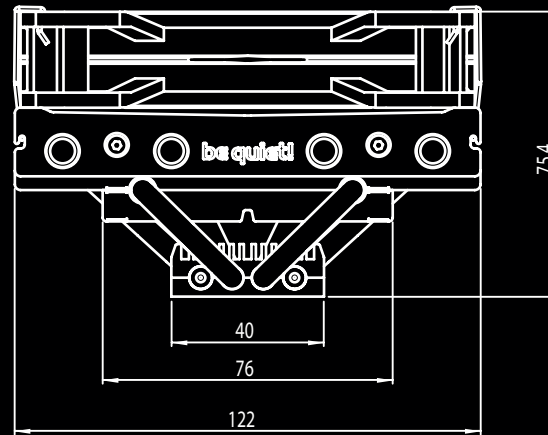

SHADOW ROCK LP

TECHNICAL DRAWING/mm ▶

be quiet![®]