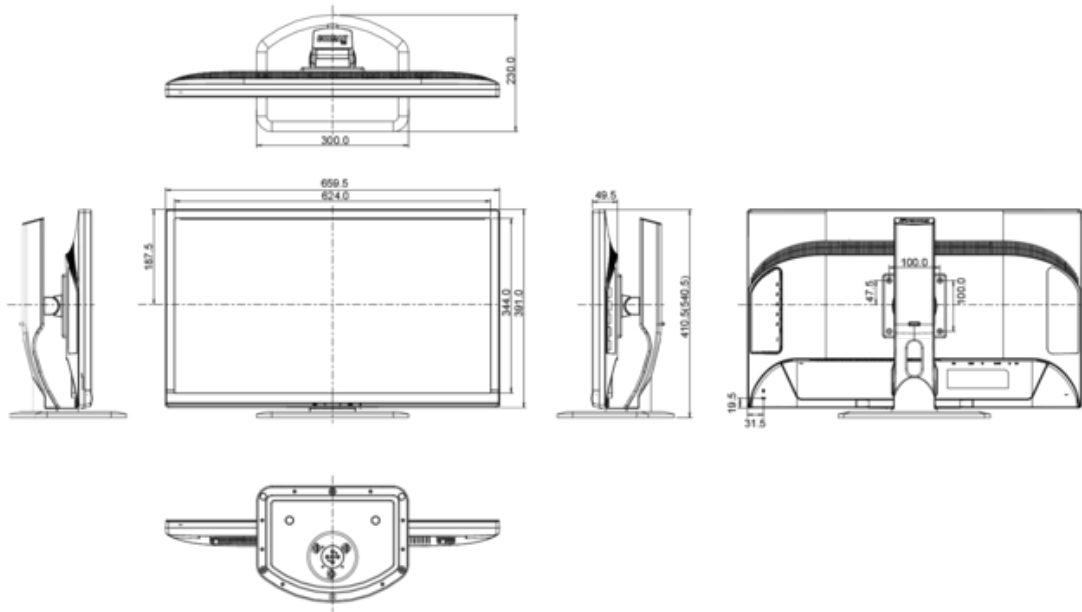

4. ACCESSORIES

INCLUDED ACCESSORIES	power cable, HDMI cable, DisplayPort cable, mDP-DP cable, USB cable, audio cable, stand, screws (x3), quick start guide, safety guide
----------------------	---

5. POWER MANAGEMENT

7. DIMENSIONS & WEIGHT

DIMENSIONS W X H X D	659.5 x 410.5 (540.5) x 230 mm
WEIGHT	7.5 kg

All trademarks and registered trademarks acknowledged. E & O E. Specification subject to change without notice. All LCD's comply with ISO-9241-307:2008 in connection with pixel defects.