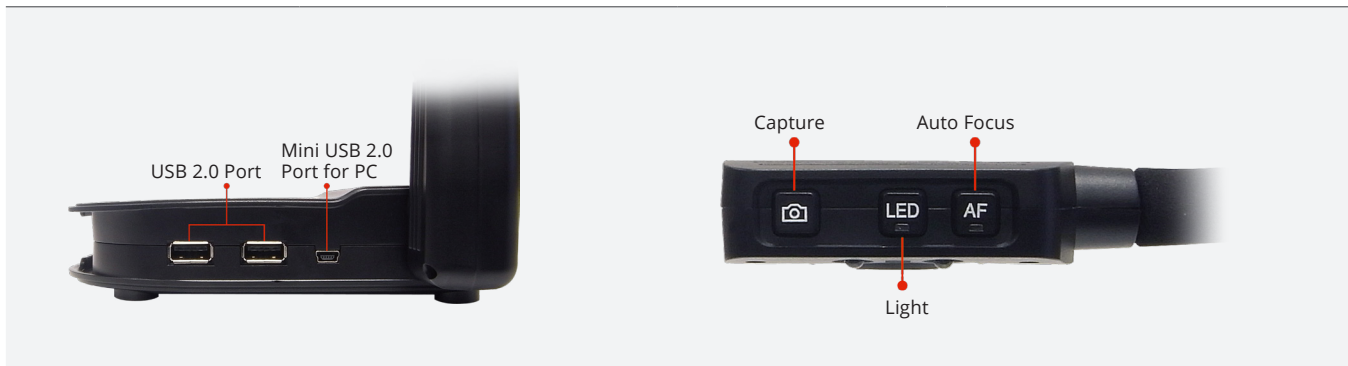

Specifications

Dimension

Operating	15.35" x 9.76" x 17.62" 390mm x 248mm x 447.5mm (+/-2mm include rubber foot)	Folded	10.19" x 6.42" x 1.53" 259mm x 163mm x 38.79mm (+/- 2mm include rubber foot)
Weight	3.3 lbs (1.5kg)		

Package Contents

U50	3' USB Cable (Mini type)
Software CD	Warranty Card
Quick Guide	

Optional Accessories

Anti-Glare sheet	Part number: PANTIGLA1 (A5 size 8.26" x 5.84")		

Panel

AVer Information Inc. Americas
averusa.com
668 Mission Court, Fremont, CA 94539
T 408.263.3828
F 408.263.8132
toll free 1.877.528.7824