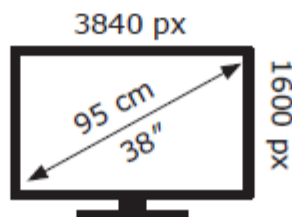

LG Electronics

38WN95C

43 kWh/1000h

ABCDEF**G**

106 kWh/1000h

2019/2013