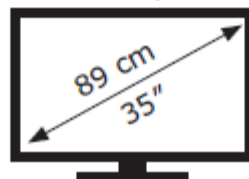

LG Electronics

35WN65C

40 kWh/1000h

ABCDEF**G**

43 kWh/1000h

3440 px

1440 px

2019/2013