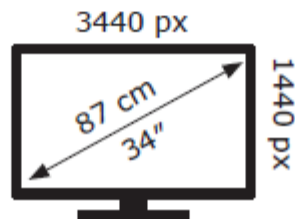

LG Electronics

34WN780

**37** kWh/1000h

ABCDEF**G**

**49** kWh/1000h

2019/2013