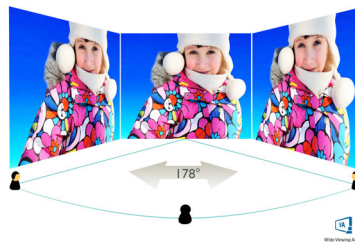

VA display

Philips' VA LED display uses an advanced multi-domain vertical alignment technology that gives you super-high static contrast ratios for extra-vivid and bright images. While standard office applications are handled with ease, it is especially suitable for photos, web browsing, films, gaming and demanding graphical applications. Its optimised pixel management technology gives you a 178/178-degree extra-wide viewing angle, resulting in crisp images.