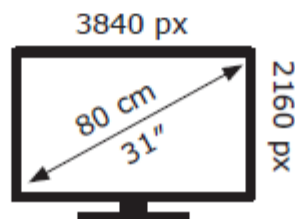

LG Electronics

32UN880

**40** kWh/1000h

ABCDEF**G**

**56** kWh/1000h

2019/2013