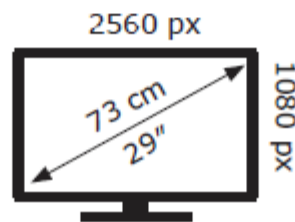

LG Electronics

29WP60G

21 kWh/1000h

ABCDEF**G**

21 kWh/1000h

2019/2013