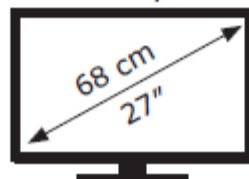

LG Electronics

27GN600

24 kWh/1000h

ABCDEF**G**

33 kWh/1000h

1920 px

1080 px

2019/2013